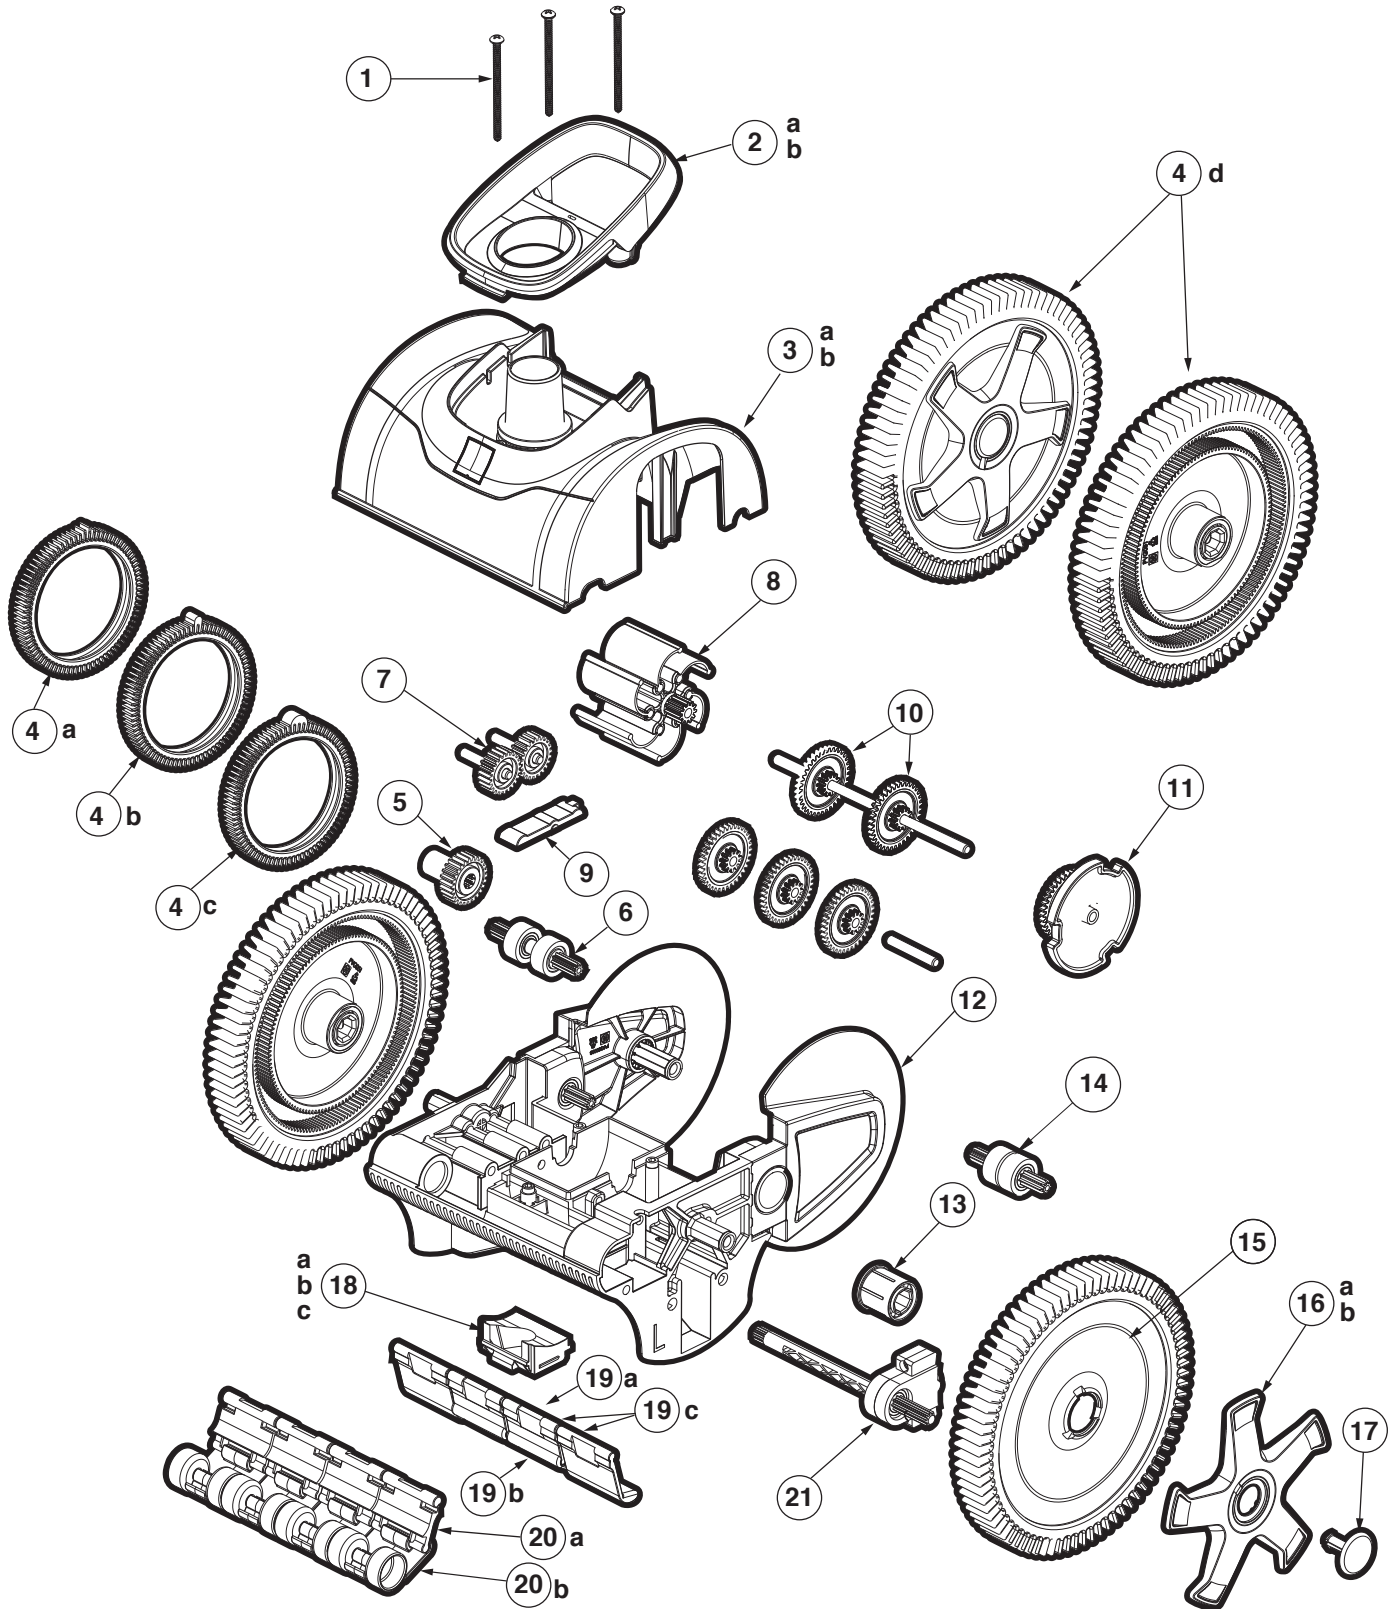

AquaNaut® 400 & 450

REPLACEMENT PARTS

Parts Diagram

Cleaners

AquaNaut® 400 & 450

REPLACEMENT PARTS

Parts Listing

Ref. No.	Part No.	Description	Ctn. Qty.
1	SCRX4012PK3	Screw, #10 x 3 18-8 (3 pack)	20
2a	PVXS0002-234-02	Handle, 400 Blue Met, Upper Body 400, Blue Logo	10
2b	PVXE0002-234-02	Handle, 450 Blue Met	10
3a	PVXS01SA-237-01	Upper Body, Blue Logo	1
3b	PVXE0001SA-237	Upper Body, 450 Blue Logo	1
4a	PVX075PK2-234	Wheel Tread, Finger Hump, Blue Met (2 pack)	10
4b	PVXS11PK2-234	Wheel Tread, Super, Blue Met (2 pack)	10
4c	PVX679PK2	Wheel Tread, Super Super, Blue (2 pack)	10
4d	PVXS16PK2-234	Wheel Tread, Blue Met – Optional (2 pack)	10
5	PVXH007	Gear, Drive, Large	25
6	PVXH019SA	Shaft Bearing	25
7	PVXH008PK2	Gear, Drive, Small (2 pack)	20
8	PVXH038SA	Turbine, 6-Vane Kit	10
9	PVXS0007	Shaft Retainer, White Plastic	25
10	PVXH009PK5	Gear, Reduction (5 pack)	20
11	PVXH010009	Steering Cam Gear 4x4	10
12	PVXS0009-236	Lower Body, 4-Wheel, Black Met	1
13	PVX976PK2	Wheel Bearing (2 pack)	10
14	PVXH020SA	Gear Shaft, Rear	25
15	PVX051-236	Wheel Hub, Black Met	20
16a	PVXS005PK2-237	Wheel Style 400, 5-Spoke Gray Met (2 pack)	20
16b	PVXE003PK2-237	Wheel Style 450, 4-Spoke Gray Met (2 pack)	20
17	PVXS0006-237	Wheel Retainer, Gray Met	20
18a	PVX990S-207	Inlet, Suction, Small, Gray	10
18b	PVX990M-236	Inlet, Suction, Medium, Black Met	10
18c	PVX990L-207	Inlet, Suction, Large, Gray	10
19a	PVXH014BKPK4	Bracket Skirt (4 pack)	10
19b	PVXH013BKPK4	Skirt, Black (4 pack)	10
19c	PVX013028BK	Rear Skirt Kit, Black (2 Hinged/2 Non Hinged) 4 Wheel Only	10
20a	PVXH014BKPK4	Bracket Skirt (4 pack)	10
20b	PVX043042BKPK4	Roller Skirt, Black (4 pack)	10
21	PVXH011SA	Steering Bracket Roller	20