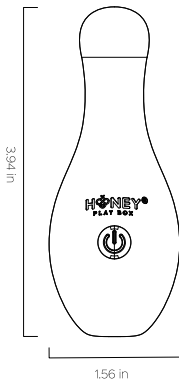

Please take a few minutes to read the instructions before using the product. Please charge and clean the product before using it. It's recommended to use the original charging cable only.

Product Materials	Silicone
Battery	Li-ion Rechargeable
Using Time	1.5 Hours
Charging Time	80 Minutes
Waterproof	IPX7
Net Weight	0.16lb
Size	3.94*1.56in/10*3.96cm

• Size