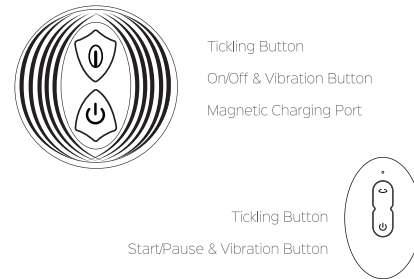

• Buttons Display

• Instruction

Controlled with button on vibrator:

- Press and hold the button for 2s to turn on/off the device, press again to switch between 10 vibration patterns.
- After turning on the device, press the button to switch between 10 tickling patterns, and long press to turn off the tickling mode.

Remote control:

- After turning on the device, press the button on the remote control to switch between 10 tickling patterns.
- After turning on the device, press the button on the remote control to start or pause current mode or switch between 10 vibration patterns.

EN

• Light Indicator

Charging	Light flashes
Fully charged	Light on permanently
While working	Light on

• Maintenance

- Wash it thoroughly with mild soap and clean water.
- Air dry or dry it with a clean towel.
- Store it in a cool, dry and dust-free place, avoid direct sunlight.

• Attention

- This product is for adult use only; keep out of reach of children.
- It's recommended to use with water-based lubricants.
- Please stop using immediately if you feel uncomfortable during use.

EN

Tómese unos minutos para leer las instrucciones de este manual antes de usar el producto. Por favor, cargue y limpie el producto antes de usarlo. Se recomienda usar solo el cable original.

• Especificaciones del producto

Materiales del producto	ABS, Silicona
Batería	Li-Ion recargable
Tiempo de uso	1 Hora
Tiempo de carga	1.5 Horas
Impermeable	IPX6
Peso neto	0.28 lbs
Ruido	5.17*2.37in