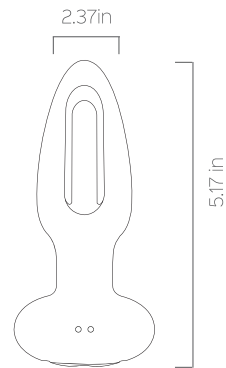

## • Product Specifications

Product Materials	ABS, Silicone
Battery	Li-Ion Rechargeable
Using Time	1 Hour
Charging Time	1.5 Hour
Waterproof	IPX6
Net Weight	0.28 lbs
Size	5.17*2.37in

## • Size

EN