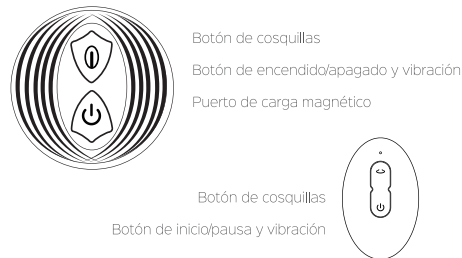

• Visualización de botones

• Instrucciones

Controlado con el botón que se encuentra en el vibrador:

- Mantenga presionado el botón durante 2 segundos para encender/apagar el dispositivo, presione nuevamente para cambiar entre 10 patrones de vibración.
- Después de encender el dispositivo, presione el botón para cambiar entre 10 patrones de cosquillas y mantenga presionado para apagar el modo de cosquillas.

Control remoto:

- Después de encender el dispositivo, presione el botón en el control remoto para cambiar entre 10 patrones de cosquillas.
- Después de encender el dispositivo, presione el botón en el control remoto para iniciar o pausar el modo actual o cambiar entre 10 patrones de vibración.

ES

• Indicadores de luz

Cargando	Destellos de luz
Carga completa	Luz encendida permanentemente
Mientras trabaja	Luz encendida

• Mantenimiento

- Lavar bien con jabón suave y agua limpia.
- Secar con una toalla limpia.
- Guardar en un lugar fresco, seco y libre de polvo, evitar la luz solar directa.

• Atención

- Este producto es solo para uso de personas adultas; manténgalo fuera del alcance de los niños.
- Se recomienda usar con lubricantes a base de agua.
- Por favor, deje de usar inmediatamente si siente algún tipo de incomodidad durante su uso.

ES

Reserve alguns minutos para ler as instruções antes de usar o produto. Por favor, carregue e limpe o produto antes de usá-lo. Recomenda-se usar apenas o cabo de carregamento original.

• Especificações do produto

Materiais do produto	ABS, Silicone
Bateria	Li-Ion recarregável
Usando o tempo	1 Hora
Tempo de carregamento	1.5 Horas
À prova d'água	IPX6
Peso líquido	0.28 lbs
Tamanho	5.17*2.37in