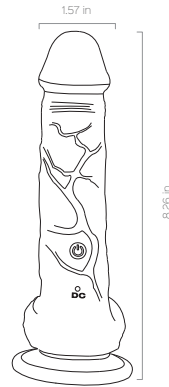

Product Materials	PVC
Waterproof	IPX7
Net Weight	0.70 lbs
Size	Dildo: 8.26*1.57 in/20.98*3.98 cm; Bulb: 4.33 in/10.99 cm

• Size

• Instruction

- Remove the bulb cover and fill it with clean water, then squeeze it to empty the water for thorough cleaning.
- After cleaning, fill the bulb with your favorite liquid. Squeeze it at the best moment of penetration and the liquid will be ejected out like human cum.