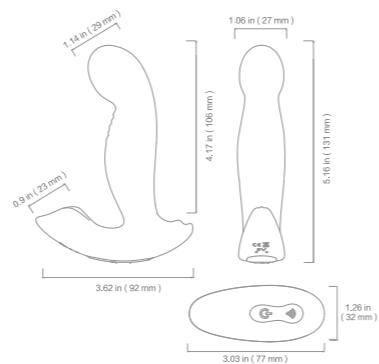

## • Product Specifications

Product Name	Crave
Product Materials	ABS Plastic / Body-Safe Silicone
Battery	Li4on Rechargeable
Working Time	Around 60 mins
Charging Time	Around 90 mins
Waterproof	Daily Water-Resistant
Net Weight	0.2lb / 94g
Size	5.2*3.6*1.1in / 131*92*27mm

## • Size

EN

## • Distance

The longest working distance: 5 - 10m