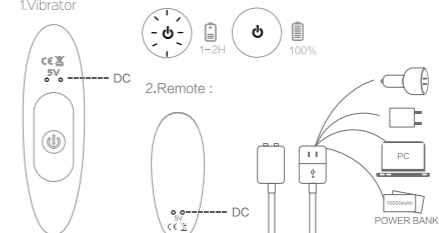

• Product Cleaning

- Clean Please clean product with warm water or antibacterial soap.
- Wipe Dry the product with clean cloth or towel.
- Store Keep the product in a cool, dry, clean place.
- Attention Never clean this product with organic cleaner containing alcohol, gasoline or acetone. Avoid direct sunlight.

• Safety

- Do not use it at temperature over 167°F/75 °C.
- Stop using it when any discomfort occurs.
- Do not use it if you find the product unsmooth or damaged.
- Keep out of reach of children.