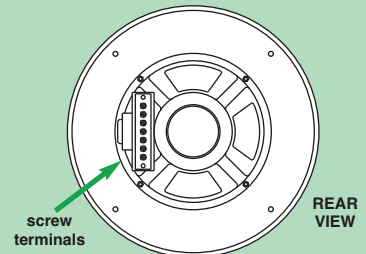

- No Volume Control – S86S810T725PG8W*

- Recessed Volume Control – S86S810T725PG8WVR*

- Volume Control Knob – S86S810T725PG8WVK*

- Screw Terminal Strip – S86T725PG8WBR*

* Replace "W" with "U" for Bright White grille color models.