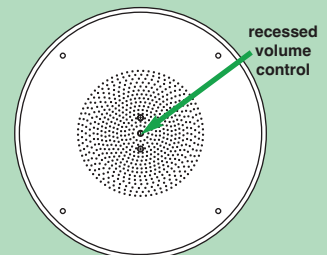

NOTE: For Bright White versions, replace the "W" in each model number with a "U".

Ceiling Speaker Assembly Variations

Bogen ceiling speaker assemblies consist of an 8" cone speaker (S86 or S810) mounted in an enamel, steel-finished ceiling grille (PG8W or PG8U) with a transformer (T725). The assemblies are available in several options, as outlined here:

- No Volume Control – S86S810T725PG8W*

- Recessed Volume Control – S86S810T725PG8WVR*

- Volume Control Knob – S86S810T725PG8WVK*

- Screw Terminal Strip – S86T725PG8WBR*

* Replace "W" with "U" for Bright White grille color models.