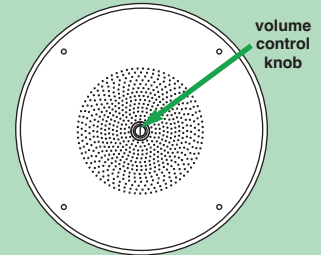

NOTE: For Bright White versions, replace the "W" in each model number with a "U".

Ceiling Speaker Assembly Variations

Bogen ceiling speaker assemblies consist of an 8" cone speaker (S86 or S810) mounted in an enamel, steel-finished ceiling grille (PG8W or PG8U) with a transformer (T725). The assemblies are available in several options, as outlined here:

- No Volume Control – S86S810T725PG8W*

- Recessed Volume Control – S86S810T725PG8WVR*

- Volume Control Knob – S86S810T725PG8WVK*

- Screw Terminal Strip – S86T725PG8WBR*

* Replace "W" with "U" for Bright White grille color models.