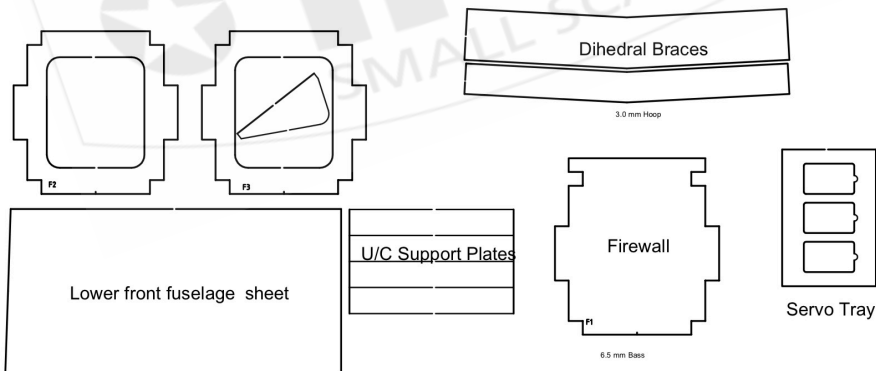

6.5 mm Balsa

6.5 mm Balsa

9.5mm Balsa

8.0mm Balsa

Dihedral Braces

3.0 mm Hoop

U/C Support Plates

Firewall

Servo Tray

6.5 mm Balsa

Parts List
Skinny Bee

Parts List
Skinny Bee