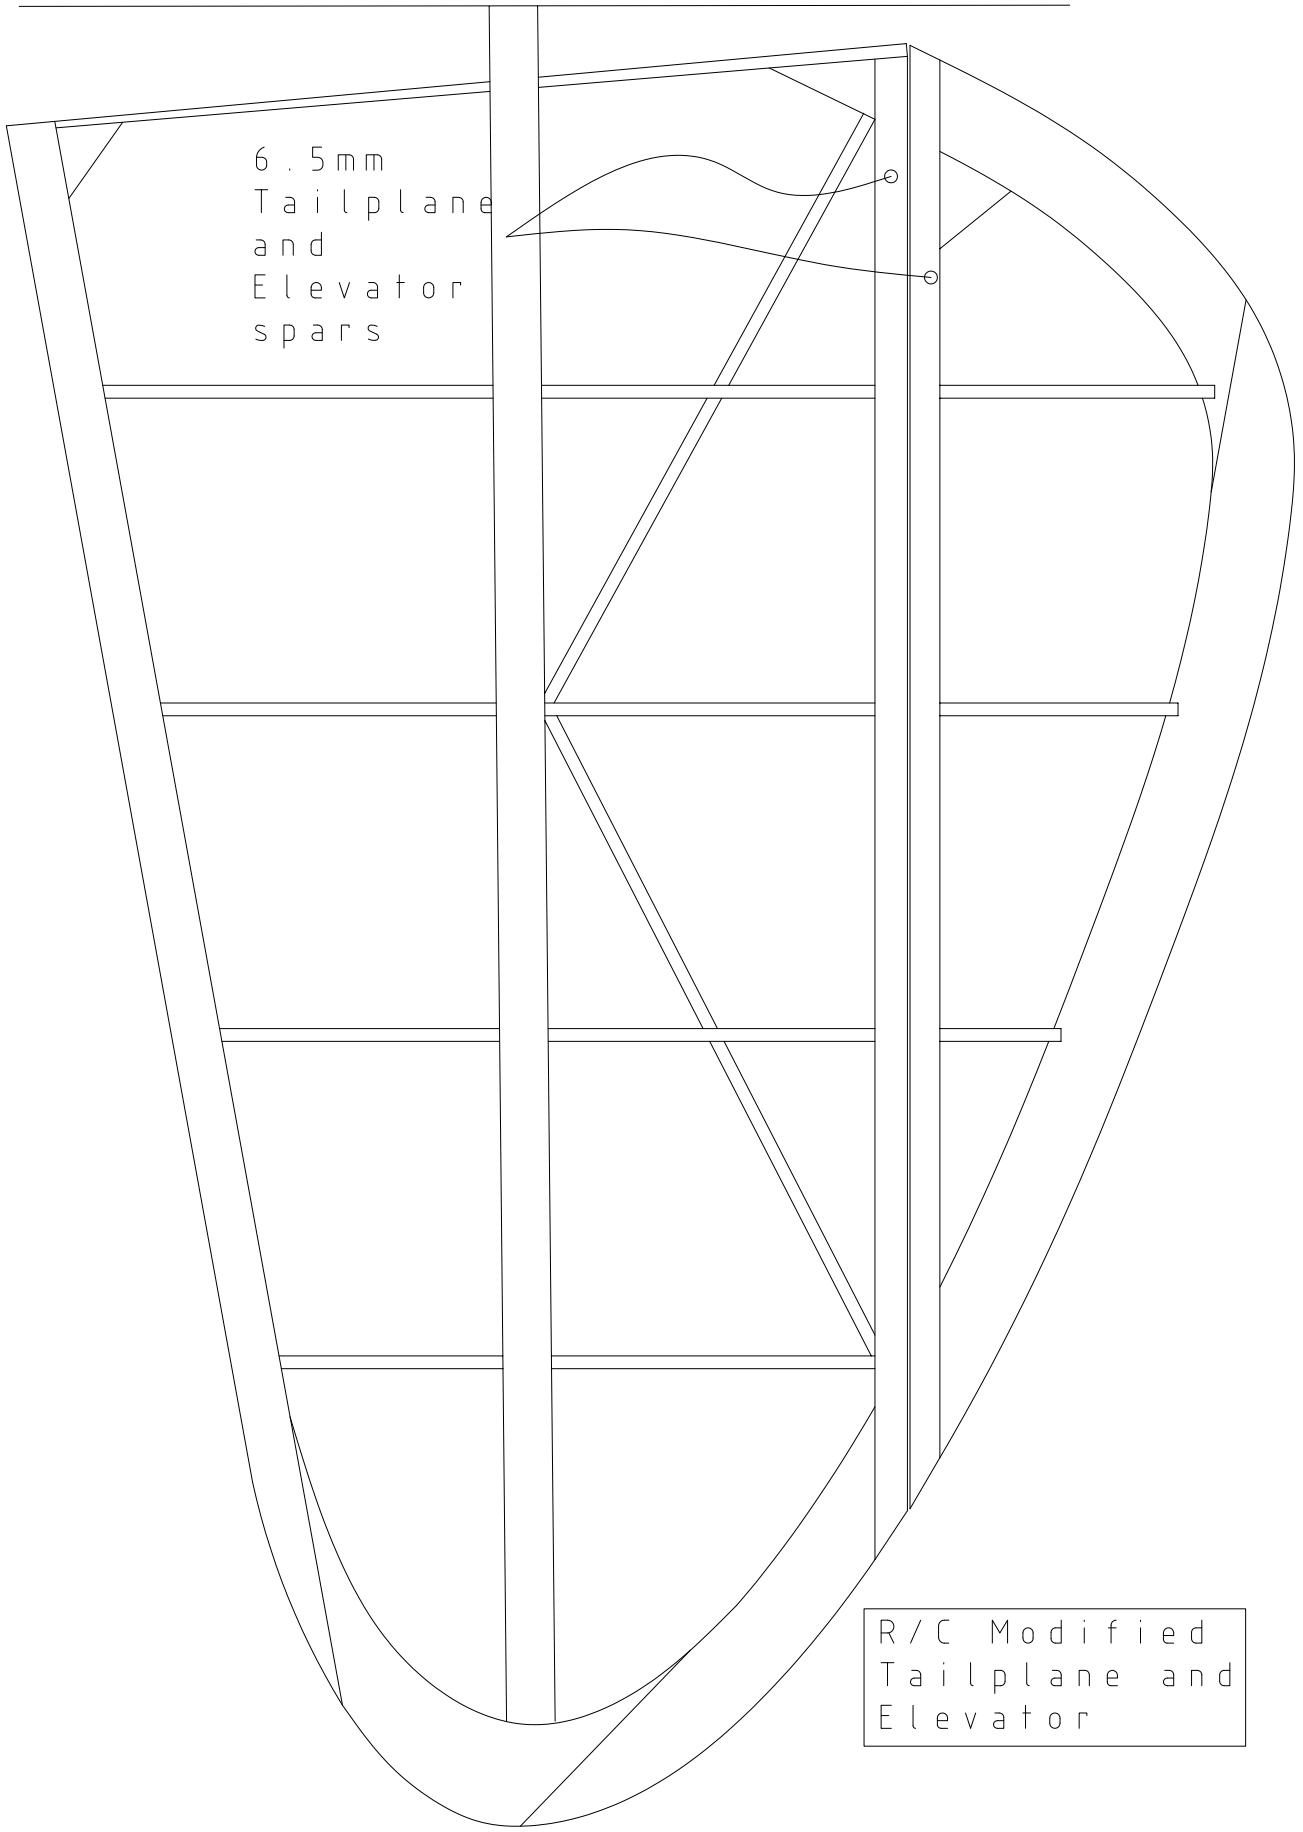

R/C Modified
Fin and Rudder

6.5mm
Fin and
Rudder
Post

6.5mm
Tailplane
and
Elevator
spars

R/C Modified
Tailplane and
Elevator