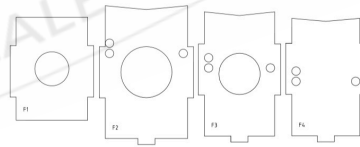

1.5 mm Hoop Ply

0.5 mm FR4

5.0 mm Bass Ply

3.0 mm Birch Ply

Spars and Rear Spacer

0.8 mm Birch

3.0 mm Hoop Ply

Wing Servo Supports