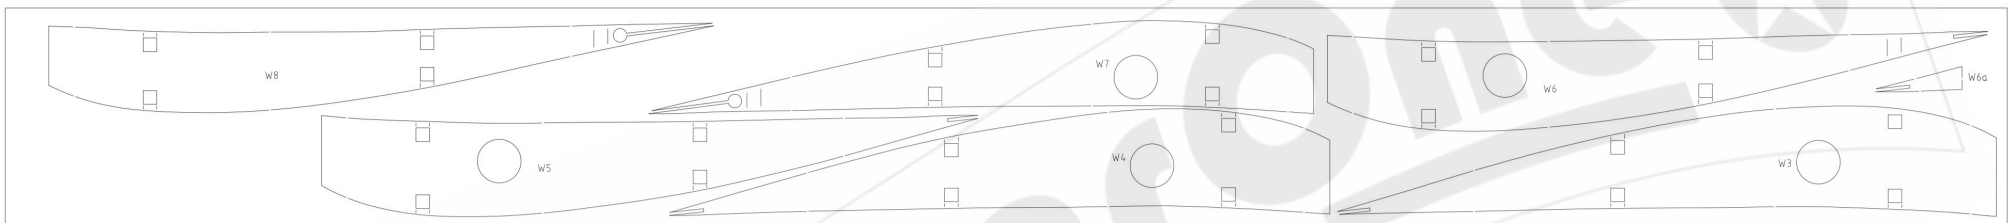

Rear Fuselage Gussets

Aileron Horns

Control Horns

6.5 x 75 Balsa

5.0 x 100 Balsa

5.0 x 100 Balsa

3.0 x 75 Balsa

2.5 x 100 Balsa

2.5 x 100 Balsa

2.5 x 100 Balsa

2.5 x 100 Balsa

2.5 x 100 Balsa

2.5 x 100 Balsa