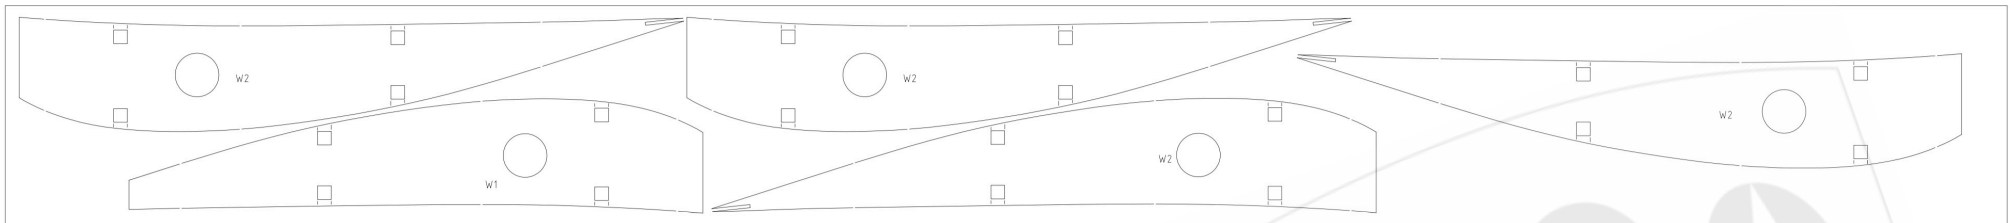

Rear Fuselage Gussets

Aileron Horns

Control Horns

6.5 x 75 Balsa

5.0 x 100 Balsa

5.0 x 100 Balsa

3.0 x 75 Balsa

2.5 x 100 Balsa

2.5 x 100 Balsa

2.5 x 100 Balsa

2.5 x 100 Balsa

2.5 x 100 Balsa

2.5 x 100 Balsa