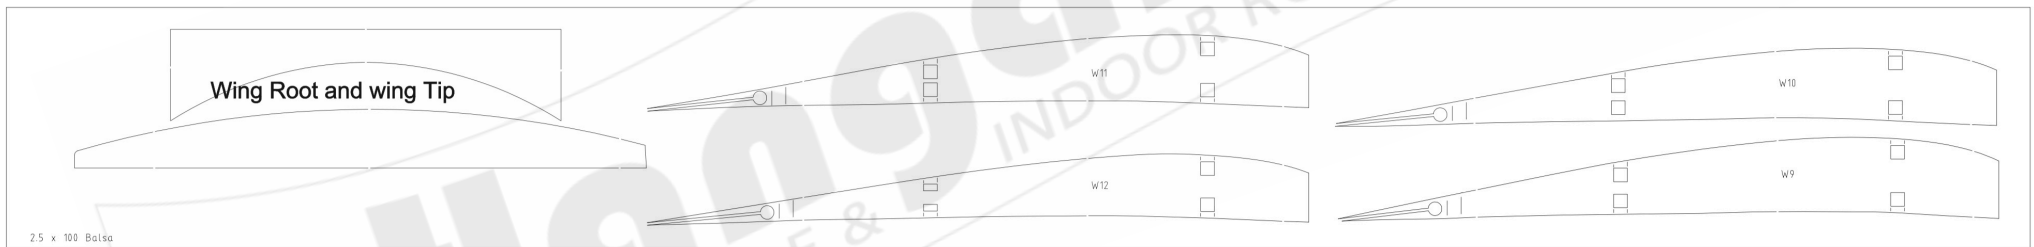

Rear Fuselage Gussets

Aileron Horns

Control Horns

6.5 x 75 Balsa

5.0 x 100 Balsa

5.0 x 100 Balsa

3.0 x 75 Balsa

2.5 x 100 Balsa

2.5 x 100 Balsa

2.5 x 100 Balsa

2.5 x 100 Balsa

2.5 x 100 Balsa

2.5 x 100 Balsa