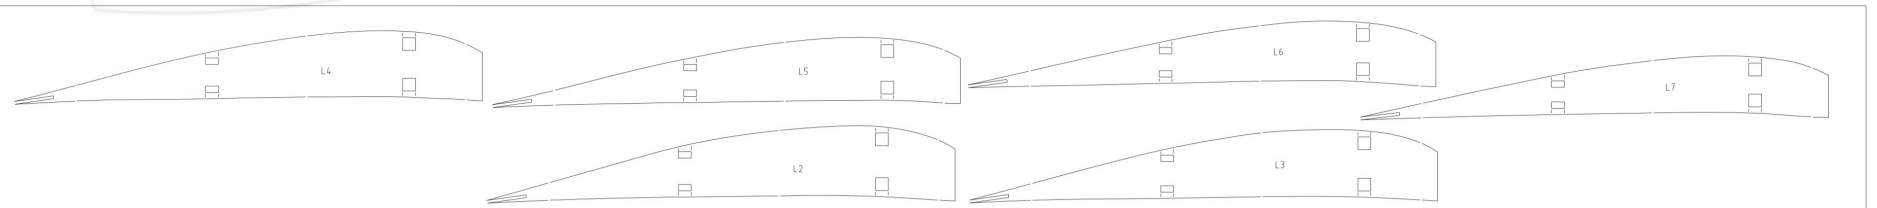

Rear Fuselage Gussets

Aileron Horns

Control Horns

6.5 x 75 Balsa

5.0 x 100 Balsa

5.0 x 100 Balsa

3.0 x 75 Balsa

2.5 x 100 Balsa

2.5 x 100 Balsa

2.5 x 100 Balsa

2.5 x 100 Balsa

2.5 x 100 Balsa

2.5 x 100 Balsa