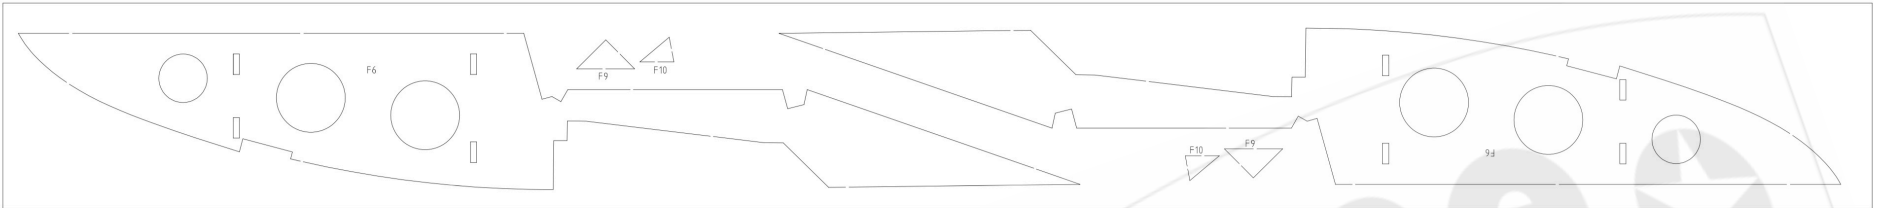

Rear Fuselage Gussets

Aileron Horns

Control Horns

6.5 x 75 Balsa

5.0 x 100 Balsa

5.0 x 100 Balsa

3.0 x 75 Balsa

2.5 x 100 Balsa

2.5 x 100 Balsa

2.5 x 100 Balsa

2.5 x 100 Balsa

2.5 x 100 Balsa

2.5 x 100 Balsa