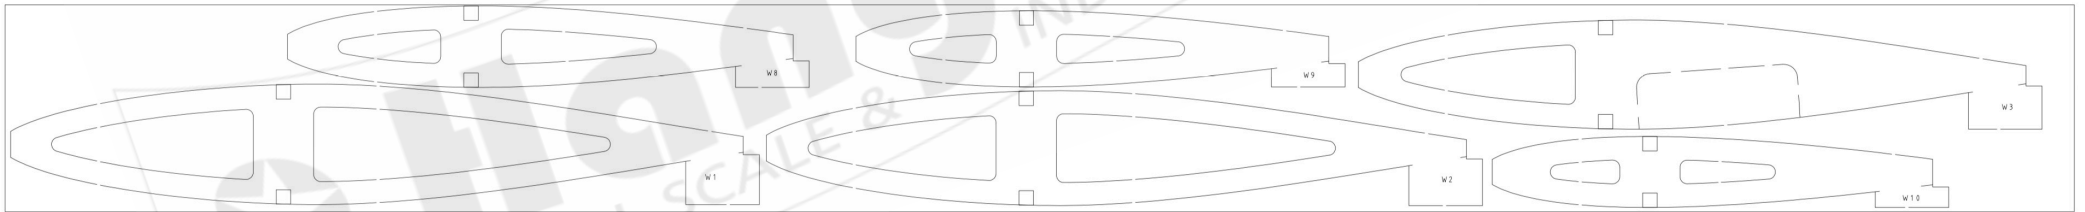

Shear Webbing - trim to suit

2.0 mm

2.5 mm

2.5 mm