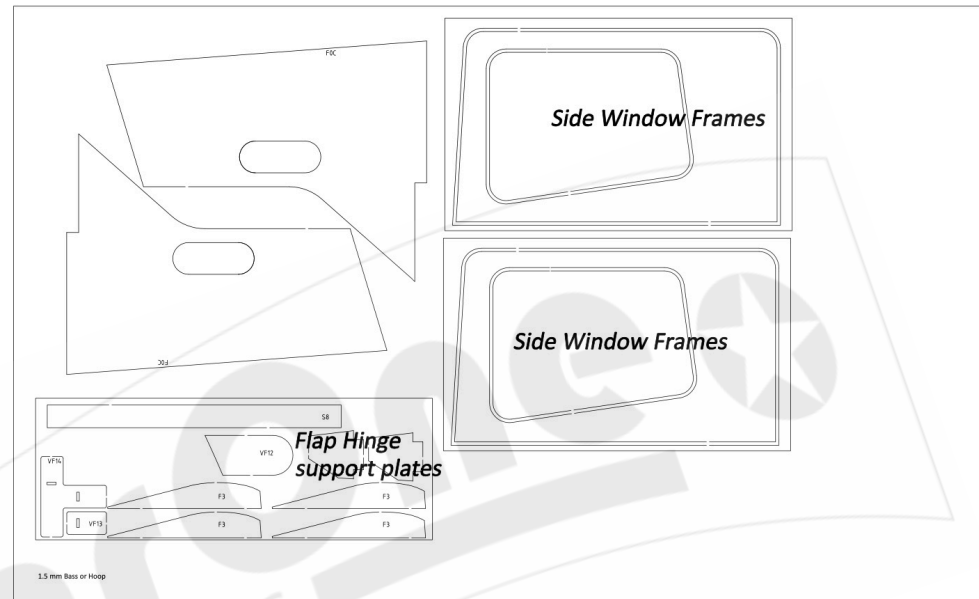

MDF Jigs

2.0 Bass

0.8 Birch

1.5 Hoop

6.5 Bass

3.0 Hoop

1:0 Poster

1:0 Poster

1:0 Poster

15 Aluminum

0.165" 7075 T6 Aluminum