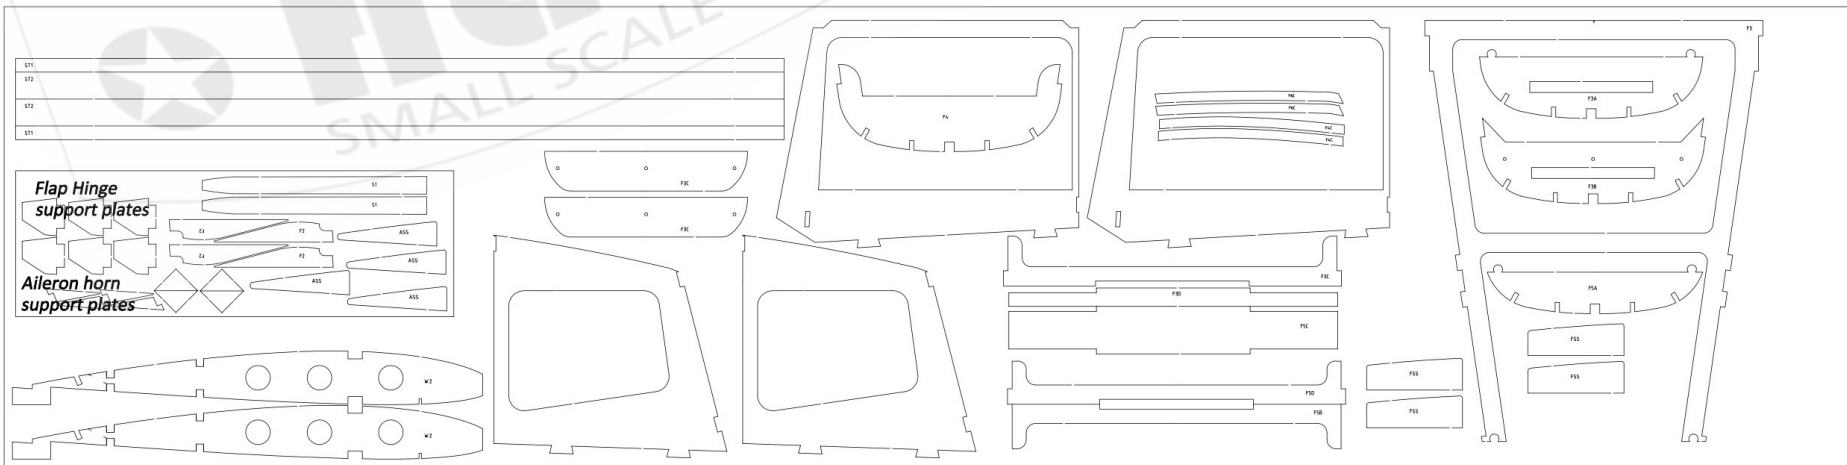

MDF Jigs

2.0 Bass

0.8 Birch

1.5 Hoop

6.5 Bass

3.0 Hoop

1:0 Poster

1:0 Poster

1:0 Poster

15 Aluminum

0.165" 7075 T6 Aluminum