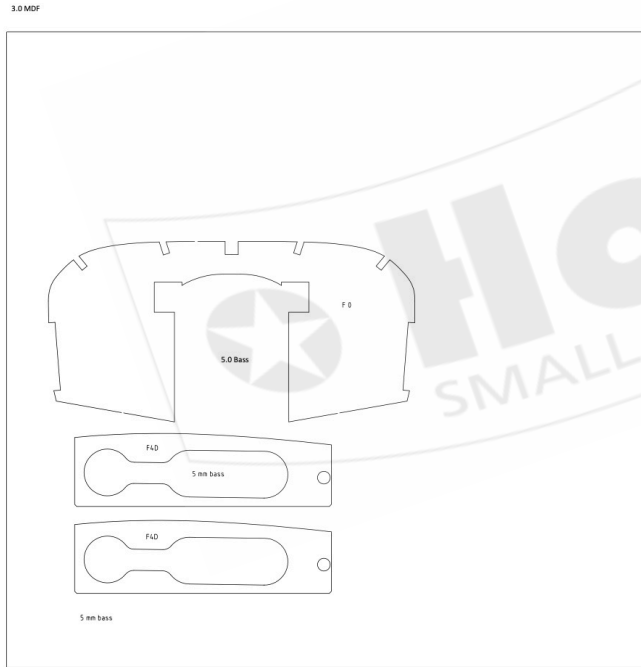

MDF Jigs

2.0 Bass

0.8 Birch

1.5 Hoop

6.5 Bass

3.0 Hoop

1:0 Poster

1:0 Poster

1:0 Poster

15 Aluminum

0.165" 7075 T6 Aluminum