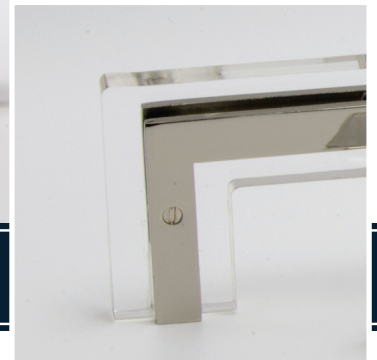

NEST STUDIO

· COLLECTION ·

TRANSPARENCY

The appliance pull version of our signature T-01 pull, this brass and acrylic handle adds a bit of sparkle to any interior. The oversized dimensions make it perfect for built-in appliances and larger closet doors and drawers.

MODEL #

T-01L

DIMENSIONS

13" l x 0.54" w x 2.14" d
12" center to center

FINISHES

Polished Chrome

Polished Nickel

Satin Brass