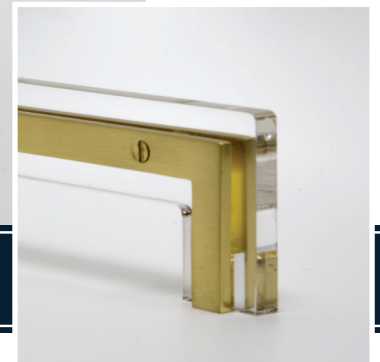

NEST STUDIO

· COLLECTION ·

TRANSPARENCY

Our brass and acrylic handle adds a bit of sparkle to casegoods and cabinetry. The juxtaposition of exposed joinery against luxurious lustrous materials gives this piece a current and timeless quality perfect for any space.

MODEL #

T-01

DIMENSIONS

5.25" l x 0.46" w x 1.5" d
4.5" center to center

FINISHES

Polished Chrome

Polished Nickel

Satin Brass