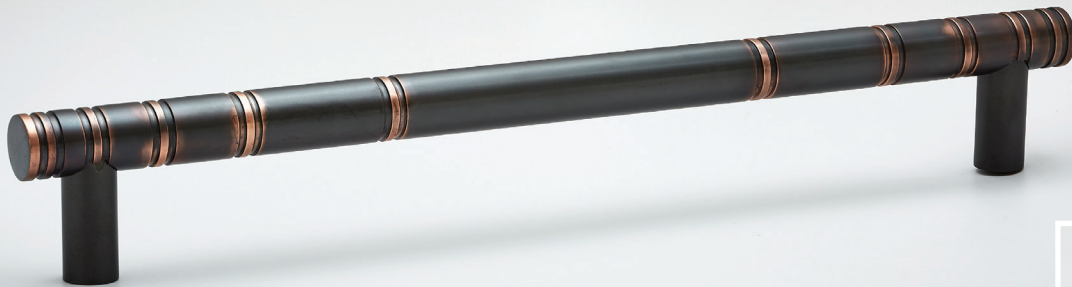

## REVEAL

Our longest Reveal Collection handle has the same precision and clean lines reflected in this series. It is substantial enough for appliance and door handles applications while still maintaining its modern day bamboo quality.

### MODEL #

R-12

### DIMENSIONS

13.625" l x 0.75" w x 1.91" d  
12" center to center

### FINISHES

Antique Copper  
Polished Brass Unlacquered  
Polished Nickel  
Satin Brass

*Custom finishes available upon request*