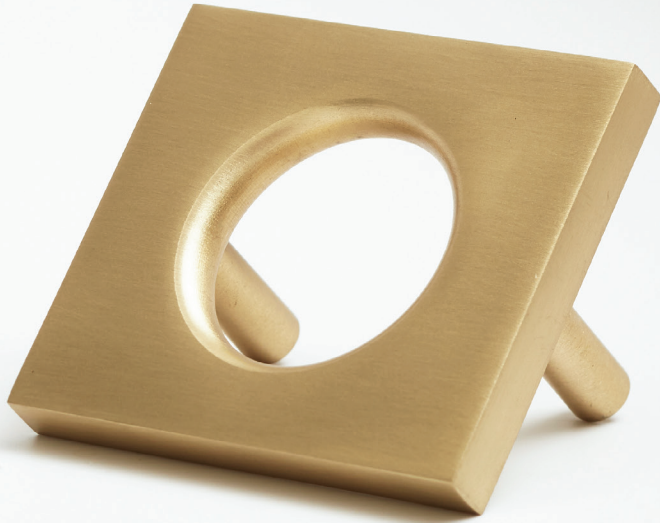

## MOD

Our front-mounted Mod Series knob continues the mid-century automobile reference. With a nod toward sparkling hubcaps, this piece adds geometric styling to both classic and contemporary spaces.

MODEL #

M-1.5S

DIMENSIONS

2" l x 1.75" w 0.969" d  
1.5" center to center

FINISHES

Satin Brass

Polished Nickel

Oil Rubbed Bronze

Polished Brass Unlacquered