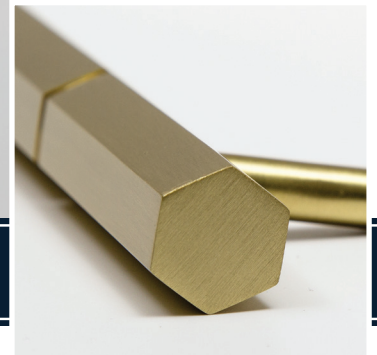

NEST STUDIO

· COLLECTION ·

FACET

Our elongated Facet handle has the same streamlined industrial styling as its shorter counterpart. Its extra length makes it perfect for appliances and larger doors and drawers. This handle makes a great addition to any tailored kitchen or bath.

MODEL #

F-01L

DIMENSIONS

11.75" l x 0.63" w x 1.56" d
9" center to center

FINISHES

Polished Brass Unlacquered

Polished Chrome

Polished Nickel