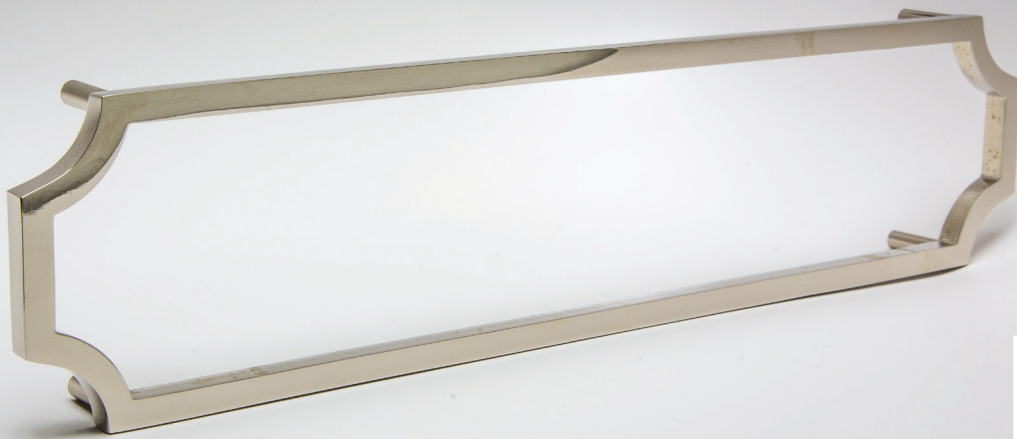

NEST STUDIO

· COLLECTION ·

CLASSIC

The appliance pull version of our oversized Classic Series handle, this piece has clean neoclassical lines that pay homage to Dorothy Draper. Perfect for built-in appliances or larger closet doors, this piece adds a touch of luxury with a modern twist on classic.

MODEL #

C-05

DIMENSIONS

13" l x 3" w x 1" d

11" center to center

FINISHES

Polished Brass Unlacquered

Polished Chrome

Polished Nickel

Satin Brass

Custom finishes available upon request