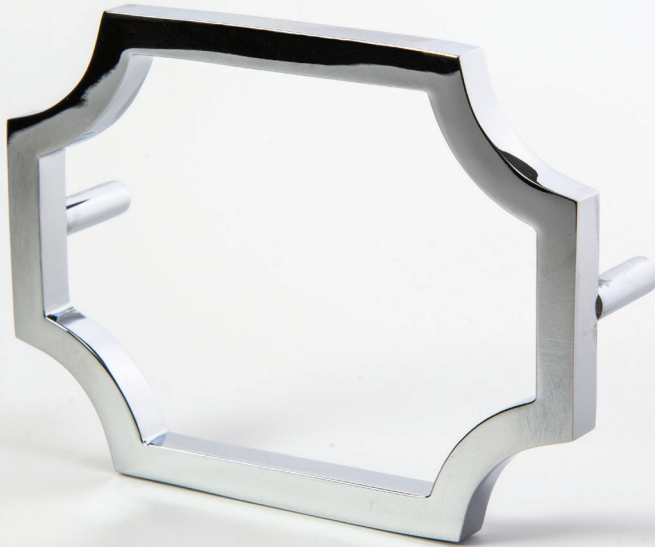

NEST STUDIO

· COLLECTION ·

CLASSIC

Our oversized Classic Series handle has clean neoclassical lines that pay homage to Dorothy Draper. Perfect for drawers or larger closet doors, this piece adds a touch of luxury with a modern twist on classic.

MODEL #

C-01

DIMENSIONS

4.28" l x 3" w x 1" d

4" center to center

FINISHES

Polished Brass Unlacquered

Polished Chrome