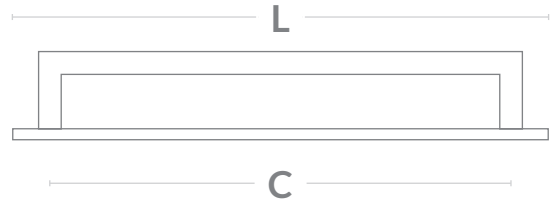

Bromwich Appliance Pull

Pull Code	Length (L)	Centres (C)
BRW/APP	415mm / 16.3"	381mm / 15"

PBL

PBUL

SBL

SBUL

ABL

ABUL