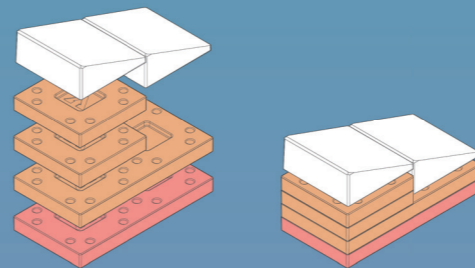

ASSEMBLY INSTRUCTIONS

1

2

3

4

5

6

7

8

9

10

11

12

13

WHAT WILL YOU BUILD NEXT?

ARCKIT is a multi-award winning architectural modelling system. The reusable 'freeform' components allow budding architects and model enthusiasts to physically explore designs and bring ideas to life faster than ever before. And now, our new ArckitPLAY series kits introduce children 4 years of age and upwards to the wonderful world of modern architectural design and building forms.

Design and create your colourful miniature worlds with LITTLE Architect! Head to your favourite city and construct fantastic buildings, bustling streets and local neighbourhoods with a selection of pastel components and an array of iconic architectural shapes to spark your imagination. Use the coloured floor tiles to represent grass, roads, water and lots more. Imagine It. Build It!

It's fast, modular and provides hours of fun!

The sample building instructions for the box cover model are simply to familiarise you with Arckit's reusable system and to get you on your way with your own creations. You can visit arckit.com for more sample builds like the ones you see here. Pro tip! For even more fun and bigger builds, why not integrate your LITTLE Architect kit with Arckit Cityscape+.