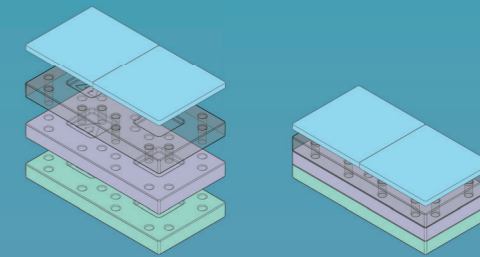

ASSEMBLY INSTRUCTIONS

1

2

3

4

5

6

7

8

9

10

11

12

13

WHAT WILL YOU BUILD NEXT?

ARCKIT is a multi-award winning architectural modelling system. The reusable 'freeform' components allow budding architects and model enthusiasts to physically explore designs and bring ideas to life faster than ever before. And now, our new ArckitPLAY series kits introduce children 4 years of age and upwards to the wonderful world of modern architectural design and building forms.

Design and create your colourful miniature worlds with LITTLE Architect! Head to your favourite city and construct fantastic buildings, bustling streets and local neighbourhoods with a selection of pastel components and an array of iconic architectural shapes to spark your imagination. Use the coloured floor tiles to represent grass, roads, water and lots more. Imagine It. Build It!

It's fast, modular and provides hours of fun!

The sample building instructions for the box cover model are simply to familiarise you with Arckit's reusable system and to get you on your way with your own creations. You can visit arckit.com for more sample builds like the ones you see here. Pro tip! For even more fun and bigger builds, why not integrate your LITTLE Architect kit with Arckit Cityscape+.