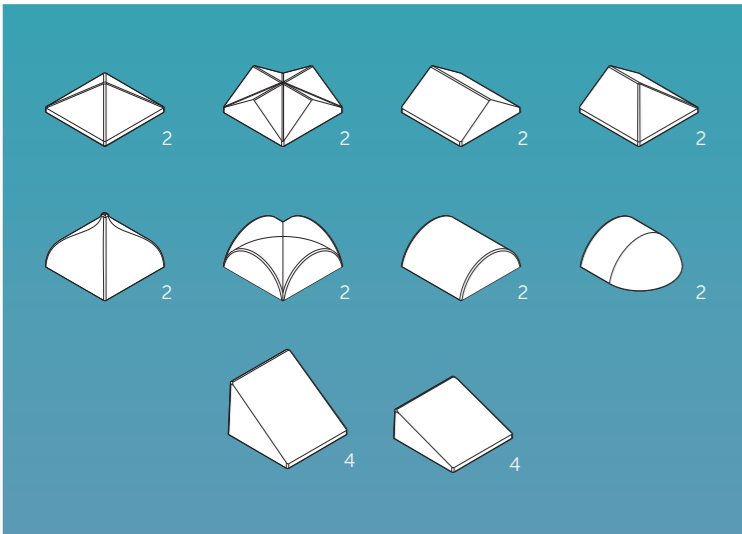

WHAT WILL YOU BUILD NEXT?

ARCKIT is a multi-award winning architectural modelling system. The reusable 'freeform' components allow budding architects and model enthusiasts to physically explore designs and bring ideas to life faster than ever before. And now, our new ArckitPLAY series kits introduce children 4 years of age and upwards to the wonderful world of modern architectural design and building forms.

Design and create your colourful miniature worlds with LITTLE Architect! Head to your favourite city and construct fantastic buildings, bustling streets and local neighbourhoods with a selection of pastel components and an array of iconic architectural shapes to spark your imagination. Use the coloured floor tiles to represent grass, roads, water and lots more. Imagine It. Build It!

It's fast, modular and provides hours of fun!

The sample building instructions for the box cover model are simply to familiarise you with Arckit's reusable system and to get you on your way with your own creations. You can visit arckit.com for more sample builds like the ones you see here. Pro tip! For even more fun and bigger builds, why not integrate your LITTLE Architect kit with Arckit Cityscape+.

Find exciting interactive 3D construction videos & more building instructions at:

WWW.ARCKIT.COM

or scan the QR code below:

@arckitmodel facebook.com/arckit

MADE IN IRELAND

Manufactured by MBM Building Systems Ltd, 17 Clyde Road, Ballsbridge, Dublin 4, Ireland. ©2018 MBM Building Systems Ltd. All rights reserved. Arckit, Arckit Logo, Arckittexture logo and the Arckit Digital logo are trademarks of MBM Building Systems Ltd. Registered in Europe and other countries. Arckit components assembly are patent and design registered Internationally.

ARCKIT Project is dedicated to Andrea Murtagh
Le grá.