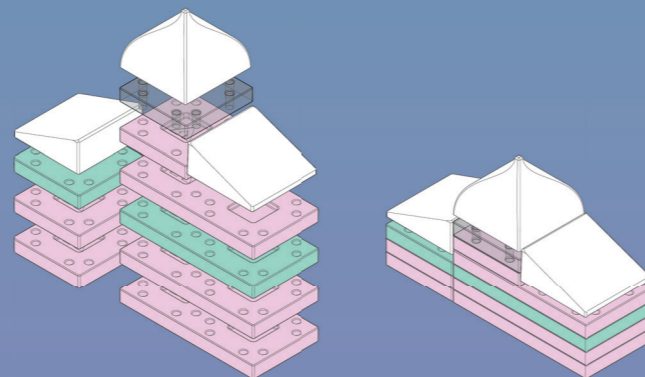

8

9

10

11

12

13

WHAT WILL YOU BUILD NEXT?

ARCKIT is a multi-award winning architectural modelling system. The reusable 'freeform' components allow budding architects and model enthusiasts to physically explore designs and bring ideas to life faster than ever before. And now, our new ArckitPLAY series kits introduce children 4 years of age and upwards to the wonderful world of modern architectural design and building forms.

Design and create your colourful miniature worlds with LITTLE Architect! Head to your favourite city and construct fantastic buildings, bustling streets and local neighbourhoods with a selection of pastel components and an array of iconic architectural shapes to spark your imagination. Use the coloured floor tiles to represent grass, roads, water and lots more. Imagine It. Build It!

It's fast, modular and provides hours of fun!

The sample building instructions for the box cover model are simply to familiarise you with Arckit's reusable system and to get you on your way with your own creations. You can visit arckit.com for more sample builds like the ones you see here. Pro tip! For even more fun and bigger builds, why not integrate your LITTLE Architect kit with Arckit Cityscape+.