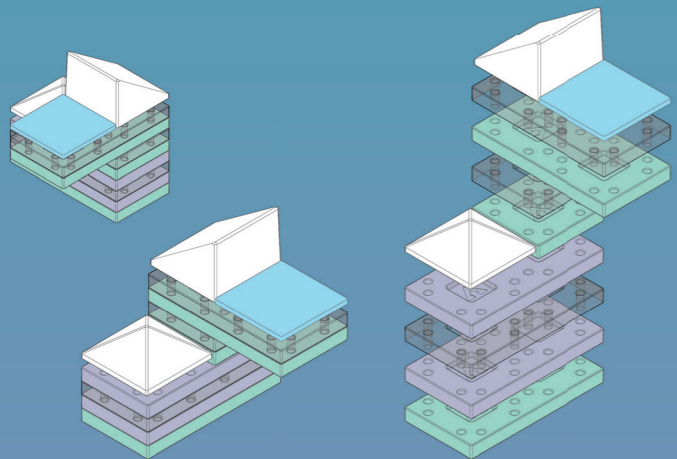

ASSEMBLY INSTRUCTIONS

1

2

3

4

5

6

7

8

9

10

11

12

13

WHAT WILL YOU BUILD NEXT?

ARCKIT is a multi-award winning architectural modelling system. The reusable 'freeform' components allow budding architects and model enthusiasts to physically explore designs and bring ideas to life faster than ever before. And now, our new ArckitPLAY series kits introduce children 4 years of age and upwards to the wonderful world of modern architectural design and building forms.

Design and create your colourful miniature worlds with LITTLE Architect! Head to your favourite city and construct fantastic buildings, bustling streets and local neighbourhoods with a selection of pastel components and an array of iconic architectural shapes to spark your imagination. Use the coloured floor tiles to represent grass, roads, water and lots more. Imagine It. Build It!

It's fast, modular and provides hours of fun!

The sample building instructions for the box cover model are simply to familiarise you with Arckit's reusable system and to get you on your way with your own creations. You can visit arckit.com for more sample builds like the ones you see here. Pro tip! For even more fun and bigger builds, why not integrate your LITTLE Architect kit with Arckit Cityscape+.