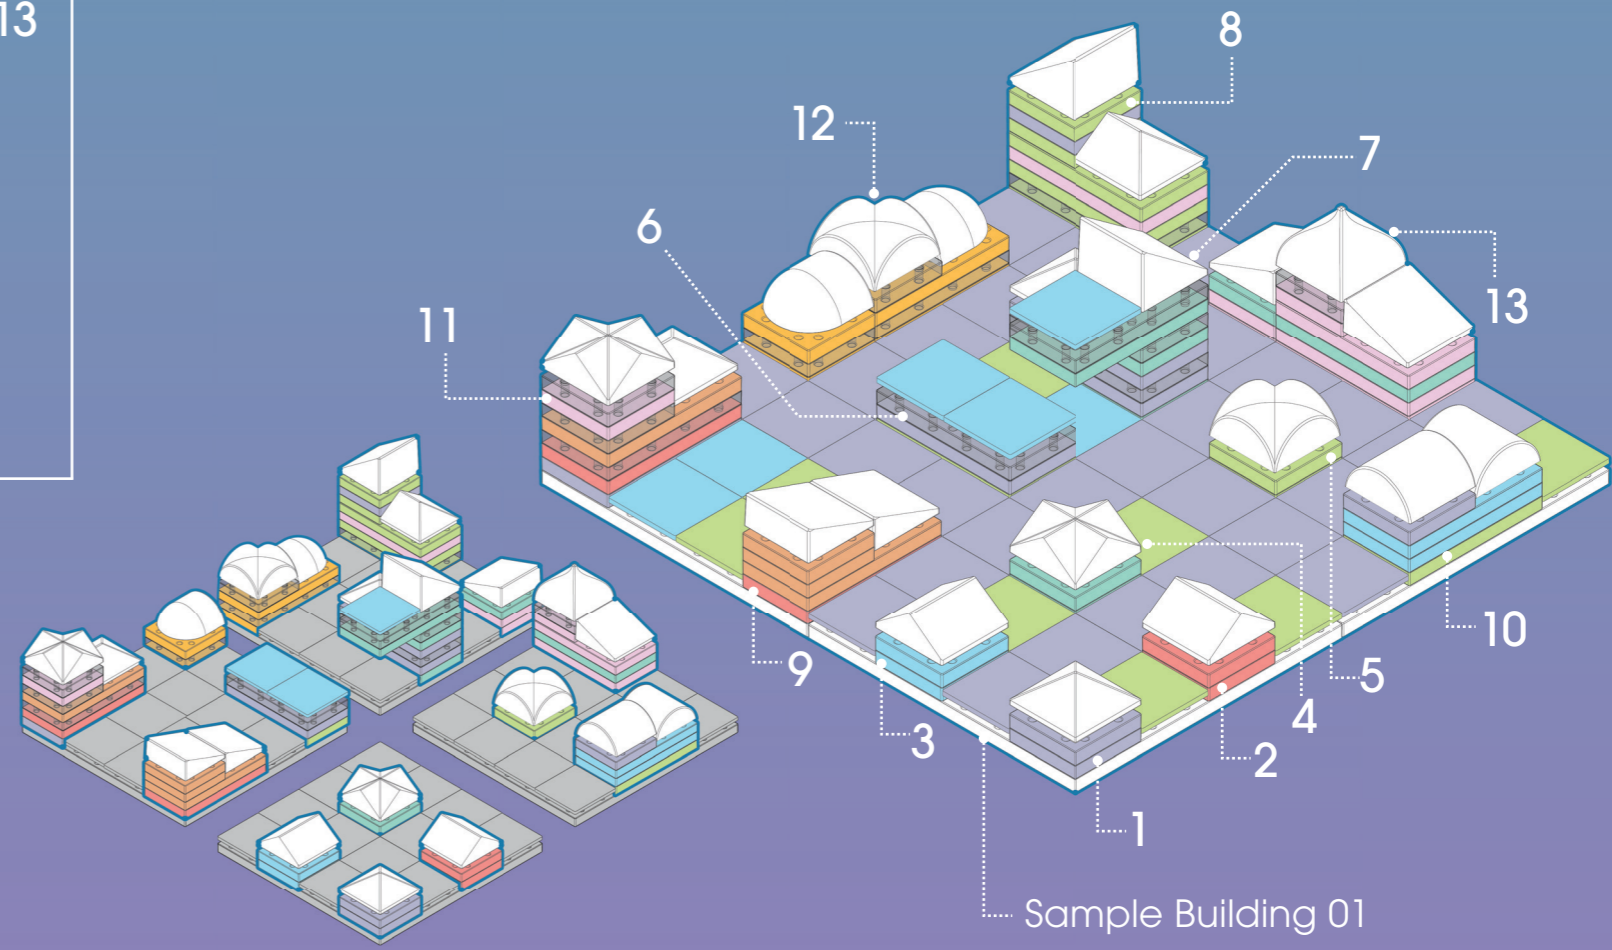

ASSEMBLY INSTRUCTIONS

1

2

3

4

5

6

7

8

9

10

11

12

13