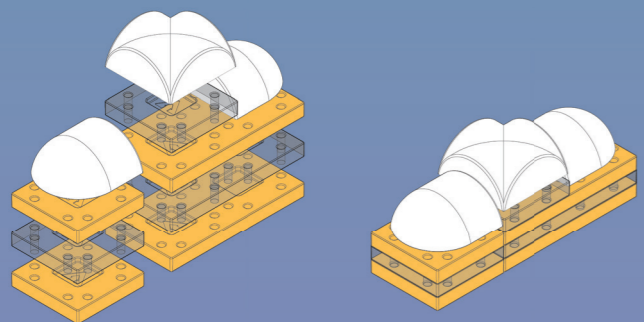

8

9

10

11

12

13

WHAT WILL YOU BUILD NEXT?

ARCKIT is a multi-award winning architectural modelling system. The reusable 'freeform' components allow budding architects and model enthusiasts to physically explore designs and bring ideas to life faster than ever before. And now, our new ArckitPLAY series kits introduce children 4 years of age and upwards to the wonderful world of modern architectural design and building forms.

Design and create your colourful miniature worlds with LITTLE Architect! Head to your favourite city and construct fantastic buildings, bustling streets and local neighbourhoods with a selection of pastel components and an array of iconic architectural shapes to spark your imagination. Use the coloured floor tiles to represent grass, roads, water and lots more. Imagine It. Build It!

It's fast, modular and provides hours of fun!

The sample building instructions for the box cover model are simply to familiarise you with Arckit's reusable system and to get you on your way with your own creations. You can visit arckit.com for more sample builds like the ones you see here. Pro tip! For even more fun and bigger builds, why not integrate your LITTLE Architect kit with Arckit Cityscape+.