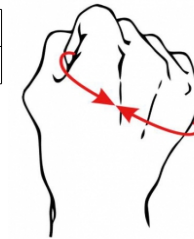

SIZING

– HOW TO CHOOSE THE RIGHT SIZE –

OUR HELMETS COME IN SIX SIZES WHICH FIT IN THREE DIFFERENT SIZE OF SHELLS

VELDT	XS-S	M-L	XL-XXL
	53-56 cm	57-59 cm	60-64 cm

RUBY	XS	S	M	L	XL	XXL
	53-54 cm	55-56 cm	57-58 cm	59-60 cm	61-62 cm	63-64 cm

SIZE	CM
XS - S	53 - 56
M - L	57 - 59
XL - XXL	60 - 64

BELSTAFF	XS	S	M	L	XL	XXL	XXXL	XXXXL
	44	46	48	50	52	54	56	58
mellkas (cm)	90	94	98	102	106	110	114	116
derék (cm)	79	83	86	90	95	98	102	107
csípő (cm)	91	95	99	103	107	111	115	119
váll körül (cm)	83	84	85	87	88	89	90	91
Chest (inch)	35,50	37,00	38,50	40,25	41,75	43,25	44,75	45,50
Low waist (inch)	31,00	32,50	34,00	35,50	37,25	38,75	40,25	42,00
Hip (inch)	35,75	37,50	39,00	40,50	42,25	43,75	45,25	46,75
Overarm (inch)	32,50	33,00	33,50	34,25	34,50	35,00	35,50	35,75

PLANET KNOX	XS	S	M	L	XL	2XL	3XL
kesztyű	20 cm	21,5 cm	23 cm	24,5 cm	26 cm	27,5 cm	29 cm

DGR		S	M	L	XL	XXL
<i>póló méretei</i>						
mell (cm)		49	51,5	54	56,5	59
hossz (cm)		72	73	74	75	76,5
váll (cm)		43,8	45	46,2	47,4	48,6
ujjhossz (cm)		18,5	19	20	21	22