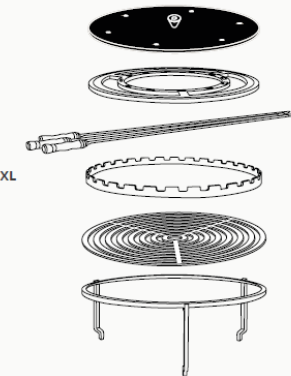

EAN code 7430440899811

three-piece set

THE ART OF OUTDOOR COOKING

OFYR Accessories

OA-WB	OA-CW	OA-OC
WOOD BAG	CEDAR WOOD PLANKS	OIL CAN
		
Material Jute Dimensions 64 x 41 x 31 cm Content 72 liter Weight 670 grams	Material Cedar wood Dimensions 3 pcs/set 2pcs 12x26 cm 1pc 19x26 cm Weight 330 grams	Material Stainless steel Dimensions Ø 11 cm Height ± 23 cm Weight 300 grams
EAN code 3291138796898	EAN code 3291134014668	EAN code 3291132764510

THE ART OF OUTDOOR COOKING

OFYR XL Accessories Sets

OA-XL-SET-S

OFYR XL ACCESSORIES SET STANDARD

- C** Skewers 105
Set of 3
- D** Horizontal skewer ring XL
- E** Grill round XL
- F** Grill holder XL

EAN code 3291126157830

OA-XL-SET-P

OFYR XL ACCESSORIES SET PREMIUM

- A** Snuffer XL
- B** Brazilian grill ring XL
- C** Skewers 105
Set of 3
- D** Horizontal skewer ring XL
- E** Grill round XL
- F** Grill holder XL

EAN code 3291098644703