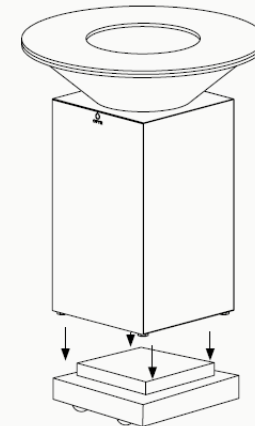

THE ART OF OUTDOOR COOKING

Spatula & Tongs

OA-SP		OA-T	
SPATULA PRO		TONGS	
			
Material	Blade stainless steel Handle POM	Material	stainless steel
Dimensions	12x26 cm	Dimensions	30 cm
Weight	± 220 gram	Weight	± 170 gram
EAN code	3291132213773	EAN code	7430440999955

THE ART OF OUTDOOR COOKING

Dolly

OA-D

DOLLY-100

Material

Dimensions

Total weight

EAN code

Wheels	Corten steel
	2 swivel casters and
	2 rigid casters
Height	13 cm
Width	50 cm
Depth	50 cm

8,9 kg

7432255445429

THE ART OF OUTDOOR COOKING