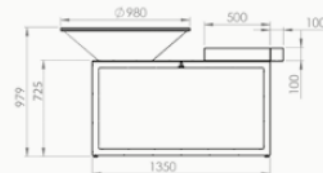

OFYR ISLAND 100-100

Weight

Base	Cone	Plate	Tray	Tabletop
80kg	22,5kg	56,4kg	2,93kg	8,5kg

TIPPEK ÉS TRÜKKÖK

A cédrusfa új dimenziókat teremt a kültéri sütésben: áztassa vízbe 30 percen keresztül, majd helyezze a sütőlapra, közvetlenül a hús, vagy hal alá. Ez az aprócska trükk lelassítja a sütési folyamatot, és édeskés-füstös ízzel egészíti ki kedvenc ételeit.

THE ART OF OUTDOOR COOKING