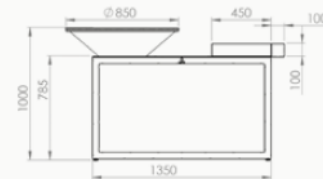

OFYR ISLAND 85-100

Weight

Base	Cone	Plate	Tray	Tabletop
77kg	16,5kg	44,8kg	2,6kg	7,5kg