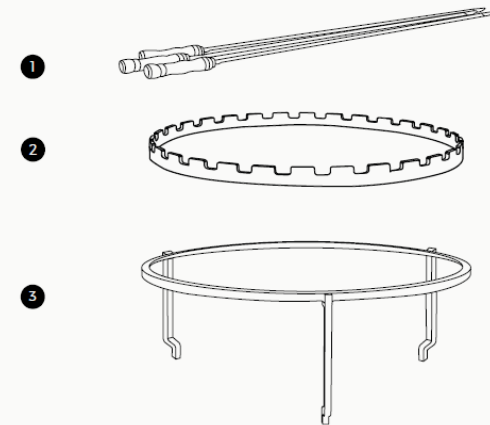

THE ART OF OUTDOOR COOKING