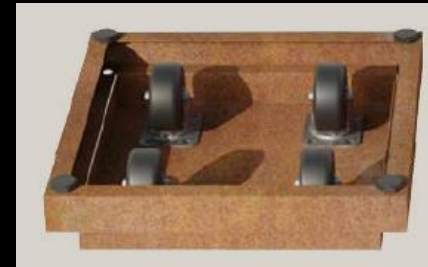

OA-D

DOLLY-100