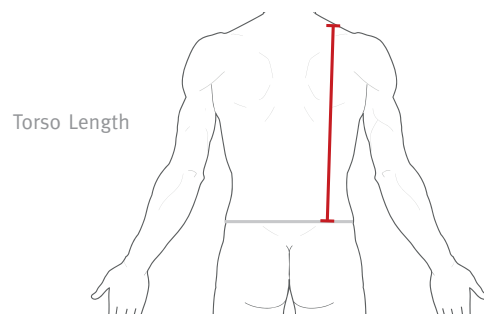

	Measurement	XXX-SMALL	XX-SMALL	X-SMALL	SMALL	MEDIUM	LARGE	X-LARGE	XX-Large
Forcefield Carve	Torso Length				>46cm	47cm - 50cm	51cm +		
Forcefield Carve Ladies	Torso Length					>45cm	46cm+		
Forcefield Flyer	Torso Length			30cm - 40cm					
Forcefield Kadet	Torso Length		25cm- 29cm						
Forcefield Limb Tube Arm	Elbow Joint			22cm - 25cm	26cm - 30cm	31cm - 40cm	41cm +		
Forcefield Limb Tube Leg	Knee Joint			22cm - 25cm	26cm - 30cm	31cm - 40cm	41cm +		
Forcefield Mons Vest	Torso Length		71cm - 80cm	81cm - 89cm	90cm - 99cm	102cm - 110cm	111cm - 120cm	121cm - 130cm	
Forcefield Pro Shirt	Chest			81cm - 89cm	90cm - 99cm	102cm - 110cm	111cm - 120cm	121cm - 130cm	131cm - 140cm
Forcefield Pro Pants	Waist			61cm - 69cm	70cm - 79cm	80cm - 89cm	90cm - 99cm	100cm - 110cm	
Forcefield Boom Shorts	Waist			61cm - 69cm	70cm - 79cm	80cm - 89cm	90cm - 99cm	100cm - 110cm	
Forcefield Boom Shorts Junior	Waist	45cm - 52cm	53cm - 60cm						
Forcefield Action Shorts	Waist			61cm - 69cm	70cm - 79cm	80cm - 89cm	90cm - 99cm	100cm - 110cm	111cm - 120cm
Forcefield Board Shorts	Waist			61cm - 69cm	70cm - 79cm	80cm - 89cm	90cm - 99cm	100cm - 110cm	