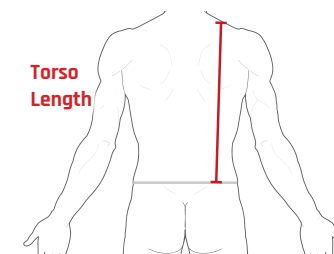

PLEASE NOTE: This is a guide only. Forcefield always recommend that you are professionally sized to ensure correct fitment.