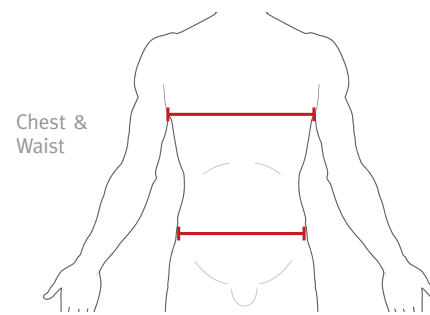

FORCEFIELD
BODY ARMOUR

Size Guide metric

WINTER SPORT COLLECTION

Please note: This is a guide only. Forcefield always recommend that you are professionally sized to ensure correct fitment.

	Measurement	XXX-SMALL	XX-SMALL	X-SMALL	SMALL	MEDIUM	LARGE	X-LARGE	XX-Large
Forcefield Carve	Torso Length				>46cm	47cm - 50cm	51cm +		
Forcefield Carve Ladies	Torso Length					>45cm	46cm+		
Forcefield Flyer	Torso Length			30cm - 40cm					
Forcefield Kadet	Torso Length		25cm- 29cm						
Forcefield Limb Tube Arm	Elbow Joint			22cm - 25cm	26cm - 30cm	31cm - 40cm	41cm +		
Forcefield Limb Tube Leg	Knee Joint			22cm - 25cm	26cm - 30cm	31cm - 40cm	41cm +		
Forcefield Mons Vest	Torso Length		71cm - 80cm	81cm - 89cm	90cm - 99cm	102cm - 110cm	111cm - 120cm	121cm - 130cm	
Forcefield Pro Shirt	Chest			81cm - 89cm	90cm - 99cm	102cm - 110cm	111cm - 120cm	121cm - 130cm	131cm - 140cm
Forcefield Pro Pants	Waist			61cm - 69cm	70cm - 79cm	80cm - 89cm	90cm - 99cm	100cm - 110cm	
Forcefield Boom Shorts	Waist			61cm - 69cm	70cm - 79cm	80cm - 89cm	90cm - 99cm	100cm - 110cm	
Forcefield Boom Shorts Junior	Waist	45cm - 52cm	53cm - 60cm						
Forcefield Action Shorts	Waist			61cm - 69cm	70cm - 79cm	80cm - 89cm	90cm - 99cm	100cm - 110cm	111cm - 120cm
Forcefield Board Shorts	Waist			61cm - 69cm	70cm - 79cm	80cm - 89cm	90cm - 99cm	100cm - 110cm