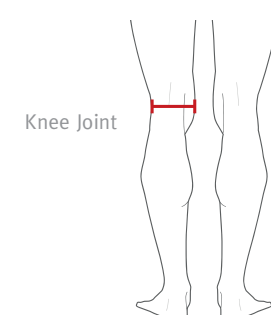

FORCEFIELD
BODY ARMOUR

Size Guide metric

WINTER SPORT COLLECTION

Please note: This is a guide only. Forcefield always recommend that you are professionally sized to ensure correct fitment.

	Measurement	XXX-SMALL	XX-SMALL	X-SMALL	SMALL	MEDIUM	LARGE	X-LARGE	XX-Large
Forcefield Carve	Torso Length				>46cm	47cm - 50cm	51cm +		
Forcefield Carve Ladies	Torso Length					>45cm	46cm+		
Forcefield Flyer	Torso Length			30cm - 40cm					
Forcefield Kadet	Torso Length		25cm- 29cm						
Forcefield Limb Tube Arm	Elbow Joint			22cm - 25cm	26cm - 30cm	31cm - 40cm	41cm +		
Forcefield Limb Tube Leg	Knee Joint			22cm - 25cm	26cm - 30cm	31cm - 40cm	41cm +		
Forcefield Mons Vest	Torso Length		71cm - 80cm	81cm - 89cm	90cm - 99cm	102cm - 110cm	111cm - 120cm	121cm - 130cm	
Forcefield Pro Shirt	Chest			81cm - 89cm	90cm - 99cm	102cm - 110cm	111cm - 120cm	121cm - 130cm	131cm - 140cm
Forcefield Pro Pants	Waist			61cm - 69cm	70cm - 79cm	80cm - 89cm	90cm - 99cm	100cm - 110cm	
Forcefield Boom Shorts	Waist			61cm - 69cm	70cm - 79cm	80cm - 89cm	90cm - 99cm	100cm - 110cm	
Forcefield Boom Shorts Junior	Waist	45cm - 52cm	53cm - 60cm						
Forcefield Action Shorts	Waist			61cm - 69cm	70cm - 79cm	80cm - 89cm	90cm - 99cm	100cm - 110cm	111cm - 120cm
Forcefield Board Shorts	Waist			61cm - 69cm	70cm - 79cm	80cm - 89cm	90cm - 99cm	100cm - 110cm