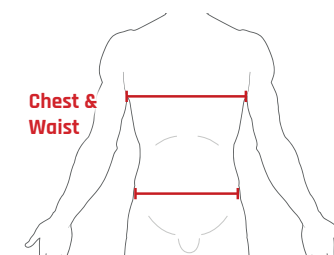

PLEASE NOTE: This is a guide only. Forcefield always recommend that you are professionally sized to ensure correct fitment.