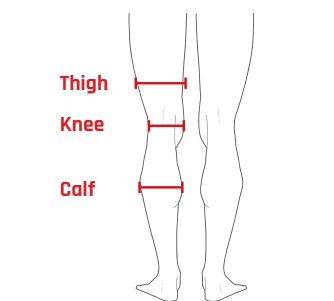

PLEASE NOTE: This is a guide only. Forcefield always recommend that you are professionally sized to ensure correct fitment.