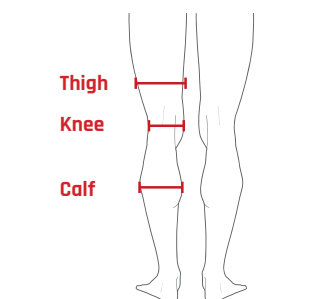

PLEASE NOTE: This is a guide only. Forcefield always recommend that you are professionally sized to ensure correct fitment.