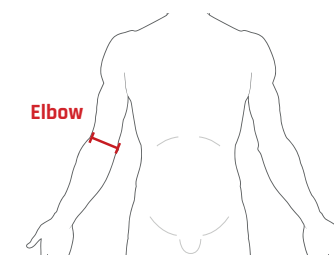

PLEASE NOTE: This is a guide only. Forcefield always recommend that you are professionally sized to ensure correct fitment.