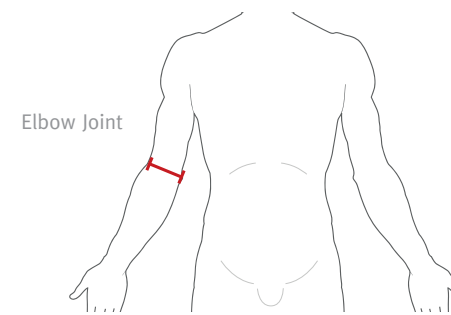

FORCEFIELD
BODY ARMOUR

Size Guide metric

WINTER SPORT COLLECTION

Please note: This is a guide only. Forcefield always recommend that you are professionally sized to ensure correct fitment.

	Measurement	XXX-SMALL	XX-SMALL	X-SMALL	SMALL	MEDIUM	LARGE	X-LARGE	XX-Large
Forcefield Carve	Torso Length				>46cm	47cm - 50cm	51cm +		
Forcefield Carve Ladies	Torso Length					>45cm	46cm+		
Forcefield Flyer	Torso Length			30cm - 40cm					
Forcefield Kadet	Torso Length		25cm- 29cm						
Forcefield Limb Tube Arm	Elbow Joint			22cm - 25cm	26cm - 30cm	31cm - 40cm	41cm +		
Forcefield Limb Tube Leg	Knee Joint			22cm - 25cm	26cm - 30cm	31cm - 40cm	41cm +		
Forcefield Mons Vest	Torso Length		71cm - 80cm	81cm - 89cm	90cm - 99cm	102cm - 110cm	111cm - 120cm	121cm - 130cm	
Forcefield Pro Shirt	Chest			81cm - 89cm	90cm - 99cm	102cm - 110cm	111cm - 120cm	121cm - 130cm	131cm - 140cm
Forcefield Pro Pants	Waist			61cm - 69cm	70cm - 79cm	80cm - 89cm	90cm - 99cm	100cm - 110cm	
Forcefield Boom Shorts	Waist			61cm - 69cm	70cm - 79cm	80cm - 89cm	90cm - 99cm	100cm - 110cm	
Forcefield Boom Shorts Junior	Waist	45cm - 52cm	53cm - 60cm						
Forcefield Action Shorts	Waist			61cm - 69cm	70cm - 79cm	80cm - 89cm	90cm - 99cm	100cm - 110cm	111cm - 120cm
Forcefield Board Shorts	Waist			61cm - 69cm	70cm - 79cm	80cm - 89cm	90cm - 99cm	100cm - 110cm