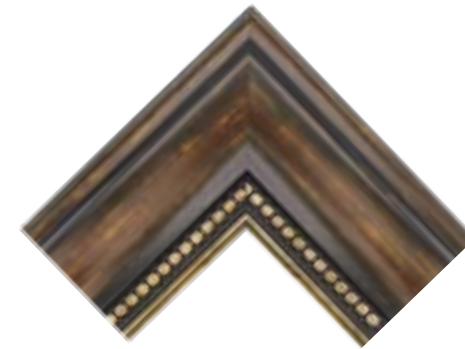

FRAME PROFILE