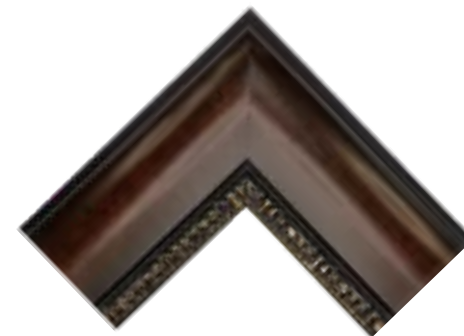

# Polystyrene

FRAME PROFILE

443 Black (Width 2.875")

443 Copper (Width 2.875")

460 Pewter (Width 4.50")

466 Museum Gold (Width 4.25")

491 Burl (Width 3.375")

FRAME PROFILE