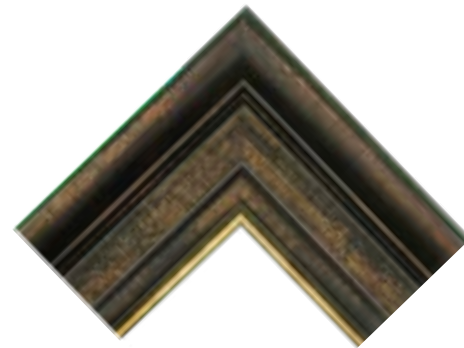

FRAME PROFILE