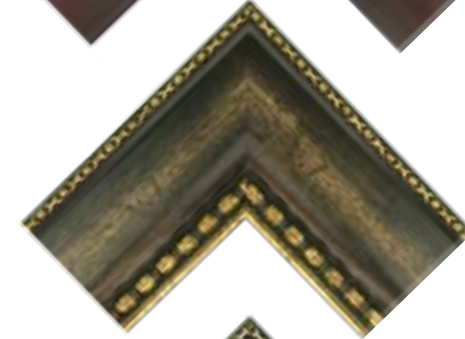

FRAME PROFILE