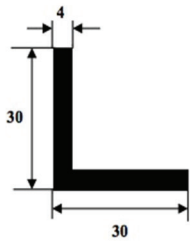

## Extrusions – U Shapes

Disclaimers: Manufacturing tolerance of +/- 1-2mm. All images are a guide only, Please refer to the sizes for accurate dimensions.

**L-Shape**

**Plastic Convex Mirror Edging (Open)**  
**WSL**