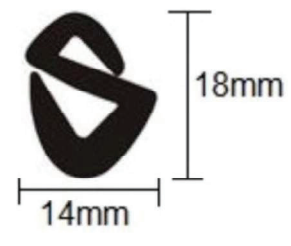

## Extrusions – U Shapes

Disclaimers: Manufacturing tolerance of +/- 1-2mm. All images are a guide only, Please refer to the sizes for accurate dimensions.

39-671

39-560R

776

39-8801

39-335R

39-559R

39-557R

39-8804

R32

39-562

39-591

39-670

59

39-527R

## Extrusions – U Shapes

Disclaimers: Manufacturing tolerance of +/- 1-2mm. All images are a guide only, Please refer to the sizes for accurate dimensions.

**L-Shape**

**Plastic Convex Mirror Edging (Open)**  
**WSL**