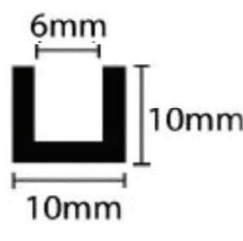

Extrusions – U Shapes

Disclaimers: Manufacturing tolerance of +/- 1-2mm. All images are a guide only, Please refer to the sizes for accurate dimensions.

39-671

39-560R

776

39-8801

39-335R

39-559R

39-557R

39-8804

R32

39-562

39-591

39-670

59

39-527R

Double U Glazing

Distributors & Agents for Rubber, Foam & Matting Supplies

- ✓ Self Adhesive Sealing Tape
- ✓ Insertion, Neoprene & Nitrile Rubber
- ✓ Commercial Matting
- ✓ Door & Boot Rubber Seals
- ✓ Grip Products

- ✓ Auto & Marine: Matting/Carpets/Vinyl
- ✓ Latex & Foam Mattresses
- ✓ Foam Cut to Size
- ✓ Marine Fender & Hatch Seals