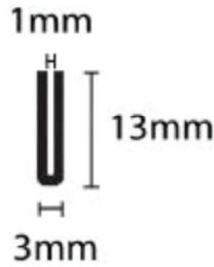

## Extrusions – U Shapes

Disclaimers: Manufacturing tolerance of +/- 1-2mm. All images are a guide only, Please refer to the sizes for accurate dimensions.

39-671

39-560R

776

39-8801

39-335R

39-559R

## Extrusions – U Shapes

Disclaimers: Manufacturing tolerance of +/- 1-2mm. All images are a guide only, Please refer to the sizes for accurate dimensions.

**L-Shape**

**Plastic Convex Mirror Edging (Open)**  
**WSL**