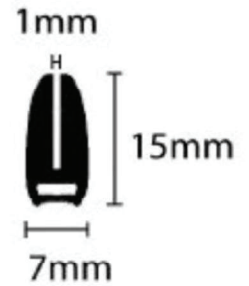

## Extrusions – U Shapes

Disclaimers: Manufacturing tolerance of +/- 1-2mm. All images are a guide only, Please refer to the sizes for accurate dimensions.

39-671

39-560R

776

39-8801

39-335R

39-559R

## Extrusions – U Shapes

Disclaimers: Manufacturing tolerance of +/- 1-2mm. All images are a guide only, Please refer to the sizes for accurate dimensions.

**L-Shape**

**Plastic Convex Mirror Edging (Open)**  
**WSL**