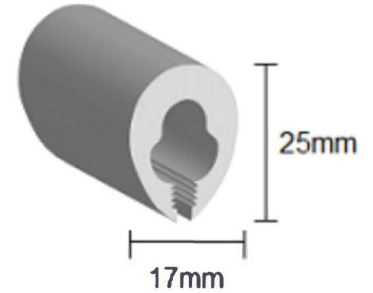

## Extrusions – U Shapes

Disclaimers: Manufacturing tolerance of +/- 1-2mm. All images are a guide only, Please refer to the sizes for accurate dimensions.

**L-Shape**

**Plastic Convex Mirror Edging (Open)**  
**WSL**

**(Closed)**

**Large Edge Trim White**

**Small Edge trim**

Available: White, Grey and Black

**Ush3055**

**WSL**