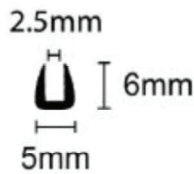

## Extrusions – U Shapes

Disclaimers: Manufacturing tolerance of +/- 1-2mm. All images are a guide only, Please refer to the sizes for accurate dimensions.

39-671

39-560R

776

39-8801

39-335R

39-559R

## Extrusions – U Shapes

Disclaimers: Manufacturing tolerance of +/- 1-2mm. All images are a guide only, Please refer to the sizes for accurate dimensions.

**L-Shape**

**Plastic Convex Mirror Edging (Open)**  
**WSL**