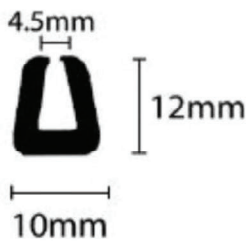

## Extrusions – U Shapes

Disclaimers: Manufacturing tolerance of +/- 1-2mm. All images are a guide only, Please refer to the sizes for accurate dimensions.

39-671

39-560R

776

39-8801

39-335R

39-559R

39-557R

39-8804

R32

39-562

39-591

39-670

59

39-527R

## Extrusions – U Shapes

Disclaimers: Manufacturing tolerance of +/- 1-2mm. All images are a guide only, Please refer to the sizes for accurate dimensions.

**L-Shape**

**Plastic Convex Mirror Edging (Open)**  
**WSL**