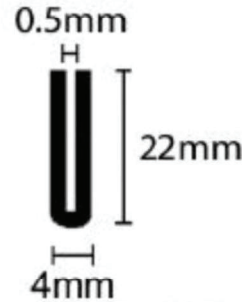

## Extrusions – U Shapes

Disclaimers: Manufacturing tolerance of +/- 1-2mm. All images are a guide only, Please refer to the sizes for accurate dimensions.

39-671

39-560R

776

39-8801

39-335R

39-559R

## Extrusions – U Shapes

Disclaimers: Manufacturing tolerance of +/- 1-2mm. All images are a guide only, Please refer to the sizes for accurate dimensions.

**L-Shape**

**Plastic Convex Mirror Edging (Open)**  
**WSL**