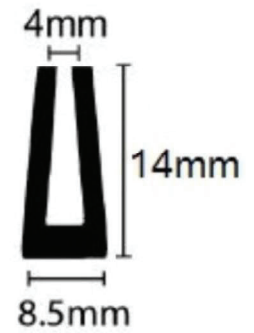

Extrusions – U Shapes

Disclaimers: Manufacturing tolerance of +/- 1-2mm. All images are a guide only, Please refer to the sizes for accurate dimensions.

39-671

39-560R

776

39-8801

39-335R

39-559R

39-557R

39-8804

R32

39-562

39-591

39-670

59

39-527R

Double U Glazing

Distributors & Agents for Rubber, Foam & Matting Supplies

- ✓ Self Adhesive Sealing Tape
- ✓ Insertion, Neoprene & Nitrile Rubber
- ✓ Commercial Matting
- ✓ Door & Boot Rubber Seals
- ✓ Grip Products

- ✓ Auto & Marine: Matting/Carpets/Vinyl
- ✓ Latex & Foam Mattresses
- ✓ Foam Cut to Size
- ✓ Marine Fender & Hatch Seals