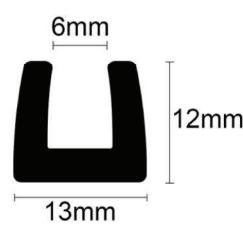

Extrusions – U Shapes

Disclaimers: Manufacturing tolerance of +/- 1-2mm. All images are a guide only, Please refer to the sizes for accurate dimensions.

39-671

39-560R

776

39-8801

39-335R

39-559R

39-557R

39-8804

R32

39-562

39-591

39-670

59

39-527R

Double U Glazing

Distributors & Agents for Rubber, Foam & Matting Supplies

- ✓ Self Adhesive Sealing Tape
- ✓ Insertion, Neoprene & Nitrile Rubber
- ✓ Commercial Matting
- ✓ Door & Boot Rubber Seals
- ✓ Grip Products

- ✓ Auto & Marine: Matting/Carpets/Vinyl
- ✓ Latex & Foam Mattresses
- ✓ Foam Cut to Size
- ✓ Marine Fender & Hatch Seals