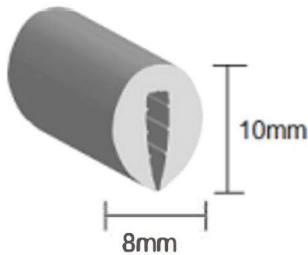

## Extrusions – U Shapes

Disclaimers: Manufacturing tolerance of +/- 1-2mm. All images are a guide only, Please refer to the sizes for accurate dimensions.

**L-Shape**

**Plastic Convex Mirror Edging (Open)**  
**WSL**

**(Closed)**

**Large Edge Trim White**

**Small Edge trim**

Available: White, Grey and Black

**Ush3055**

**WSL**