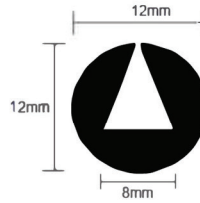

## Extrusions – U Shapes

Disclaimers: Manufacturing tolerance of +/- 1-2mm. All images are a guide only, Please refer to the sizes for accurate dimensions.

39-671

39-560R

776

39-8801

39-335R

39-559R

## Extrusions – U Shapes

Disclaimers: Manufacturing tolerance of +/- 1-2mm. All images are a guide only, Please refer to the sizes for accurate dimensions.

**L-Shape**

**Plastic Convex Mirror Edging (Open)**  
**WSL**

**(Closed)**

**Large Edge Trim White**

**Small Edge trim**

Available: White, Grey and Black

**Ush3055**

**WSL**