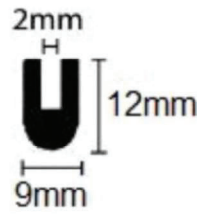

Extrusions – U Shapes

Disclaimers: Manufacturing tolerance of +/- 1-2mm. All images are a guide only, Please refer to the sizes for accurate dimensions.

39-671

39-560R

776

39-8801

39-335R

39-559R

39-557R

39-8804

R32

39-562

39-591

39-670

59

39-527R

Double U Glazing

Distributors & Agents for Rubber, Foam & Matting Supplies

- ✓ Self Adhesive Sealing Tape
- ✓ Insertion, Neoprene & Nitrile Rubber
- ✓ Commercial Matting
- ✓ Door & Boot Rubber Seals
- ✓ Grip Products

- ✓ Auto & Marine: Matting/Carpets/Vinyl
- ✓ Latex & Foam Mattresses
- ✓ Foam Cut to Size
- ✓ Marine Fender & Hatch Seals