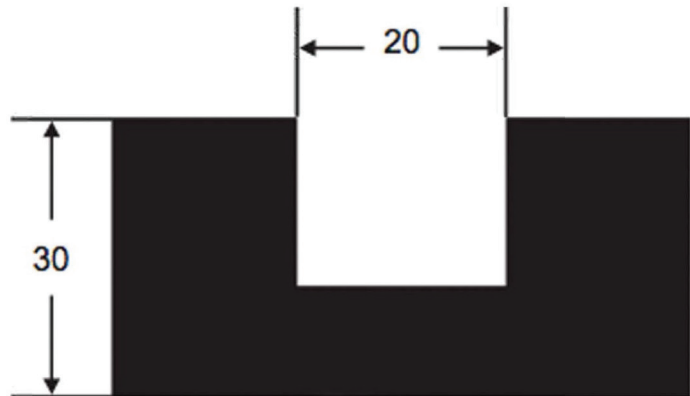

## Extrusions – U Shapes

Disclaimers: Manufacturing tolerance of +/- 1-2mm. All images are a guide only, Please refer to the sizes for accurate dimensions.

**L-Shape**

**Plastic Convex Mirror Edging (Open)**  
**WSL**

**(Closed)**

**Large Edge Trim White**

**Small Edge trim**

Available: White, Grey and Black

**Ush3055**

**WSL**