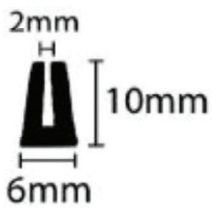

## Extrusions – U Shapes

Disclaimers: Manufacturing tolerance of +/- 1-2mm. All images are a guide only, Please refer to the sizes for accurate dimensions.

39-671

39-560R

776

39-8801

39-335R

39-559R

## Extrusions – U Shapes

Disclaimers: Manufacturing tolerance of +/- 1-2mm. All images are a guide only, Please refer to the sizes for accurate dimensions.

**L-Shape**

**Plastic Convex Mirror Edging (Open)**  
**WSL**