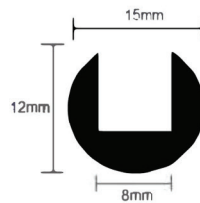

## Extrusions – U Shapes

Disclaimers: Manufacturing tolerance of +/- 1-2mm. All images are a guide only, Please refer to the sizes for accurate dimensions.

39-671

39-560R

776

39-8801

39-335R

39-559R

## Extrusions – U Shapes

Disclaimers: Manufacturing tolerance of +/- 1-2mm. All images are a guide only, Please refer to the sizes for accurate dimensions.

**L-Shape**

**Plastic Convex Mirror Edging (Open)**  
**WSL**