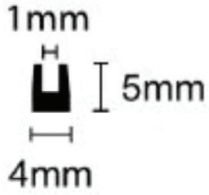

## Extrusions – U Shapes

Disclaimers: Manufacturing tolerance of +/- 1-2mm. All images are a guide only, Please refer to the sizes for accurate dimensions.

39-671

39-560R

776

39-8801

39-335R

39-559R

## Extrusions – U Shapes

Disclaimers: Manufacturing tolerance of +/- 1-2mm. All images are a guide only, Please refer to the sizes for accurate dimensions.

**L-Shape**

**Plastic Convex Mirror Edging (Open)**  
**WSL**