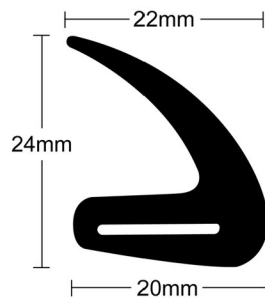

Rubber Door Seals

Disclaimers: Manufacturing tolerance of +/- 1-2mm. All images are a guide only. Sizes are not to scale, please refer to dimensions for actual sizes.

39-499R

Distributors & Agents for Rubber, Foam & Matting Supplies

- ✓ Self Adhesive Sealing Tape
- ✓ Insertion, Neoprene & Nitrile Rubber
- ✓ Commercial Matting
- ✓ Door & Boot Rubber Seals
- ✓ Grip Products

- ✓ Auto & Marine: Matting/Carpets/Vinyl
- ✓ Latex & Foam Mattresses
- ✓ Foam Cut to Size
- ✓ Marine Fender & Hatch Seals