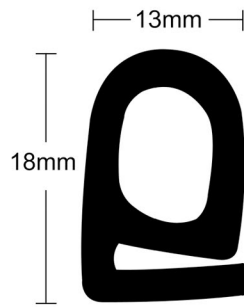

## Rubber Door Seals

Disclaimers: Manufacturing tolerance of +/- 1-2mm. All images are a guide only. Sizes are not to scale, please refer to dimensions for actual sizes.

**39-041R**

**39-159R**

**39-593**

## Rubber Door Seals

Disclaimers: Manufacturing tolerance of +/- 1-2mm. All images are a guide only. Sizes are not to scale, please refer to dimensions for actual sizes.

**60-A01**

**60-B01**

**60-B03**

**60-B05**