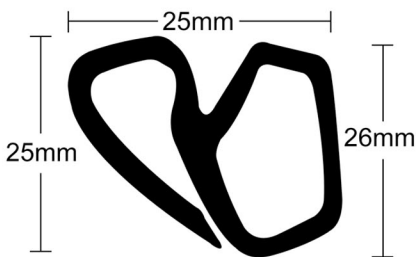

## Rubber Door Seals

Disclaimers: Manufacturing tolerance of +/- 1-2mm. All images are a guide only. Sizes are not to scale, please refer to dimensions for actual sizes.

**39-041R**

**39-159R**

**39-593**

**39-399R**

**39-499R**

**39-615**

**39-594**

## Rubber Door Seals

Disclaimers: Manufacturing tolerance of +/- 1-2mm. All images are a guide only. Sizes are not to scale, please refer to dimensions for actual sizes.

**60-A01**

**60-B01**

**60-B03**

**60-B05**