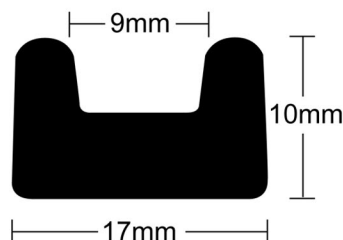

39-594

Distributors & Agents for Rubber, Foam & Matting Supplies

- ✓ Self Adhesive Sealing Tape
- ✓ Insertion, Neoprene & Nitrile Rubber
- ✓ Commercial Matting
- ✓ Door & Boot Rubber Seals
- ✓ Grip Products

- ✓ Auto & Marine: Matting/Carpets/Vinyl
- ✓ Latex & Foam Mattresses
- ✓ Foam Cut to Size
- ✓ Marine Fender & Hatch Seals