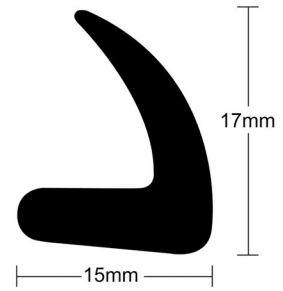

## Rubber Door Seals

Disclaimers: Manufacturing tolerance of +/- 1-2mm. All images are a guide only. Sizes are not to scale, please refer to dimensions for actual sizes.

**39-041R**

**39-159R**

**39-593**

## Rubber Door Seals

Disclaimers: Manufacturing tolerance of +/- 1-2mm. All images are a guide only. Sizes are not to scale, please refer to dimensions for actual sizes.

**60-A01**

**60-B01**

**60-B03**

**60-B05**