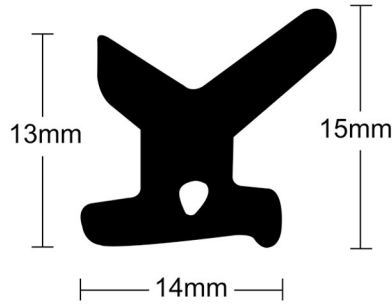

## Rubber Door Seals

Disclaimers: Manufacturing tolerance of +/- 1-2mm. All images are a guide only. Sizes are not to scale, please refer to dimensions for actual sizes.

**39-041R**

**39-159R**

**39-593**

## Rubber Door Seals

Disclaimers: Manufacturing tolerance of +/- 1-2mm. All images are a guide only. Sizes are not to scale, please refer to dimensions for actual sizes.

**60-A01**

**60-B01**

**60-B03**

**60-B05**