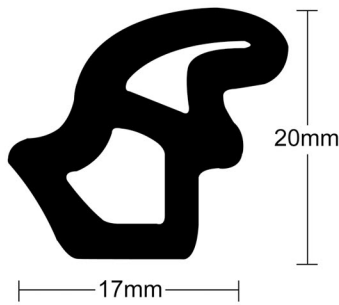

## Rubber Door Seals

Disclaimers: Manufacturing tolerance of +/- 1-2mm. All images are a guide only. Sizes are not to scale, please refer to dimensions for actual sizes.

**39-041R**

**39-159R**

**39-593**

## Rubber Door Seals

Disclaimers: Manufacturing tolerance of +/- 1-2mm. All images are a guide only. Sizes are not to scale, please refer to dimensions for actual sizes.

**60-A01**

**60-B01**

**60-B03**

**60-B05**