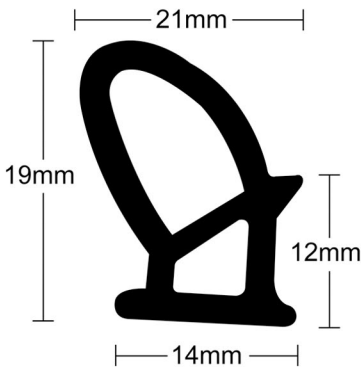

## Rubber Door Seals

Disclaimers: Manufacturing tolerance of +/- 1-2mm. All images are a guide only. Sizes are not to scale, please refer to dimensions for actual sizes.

**39-041R**

**39-159R**

**39-593**

## Rubber Door Seals

Disclaimers: Manufacturing tolerance of +/- 1-2mm. All images are a guide only. Sizes are not to scale, please refer to dimensions for actual sizes.

**60-A01**

**60-B01**

**60-B03**

**60-B05**