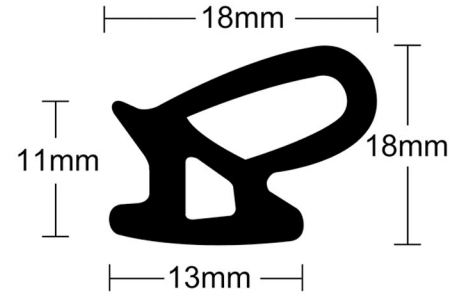

## Rubber Door Seals

Disclaimers: Manufacturing tolerance of +/- 1-2mm. All images are a guide only. Sizes are not to scale, please refer to dimensions for actual sizes.

**39-041R**

**39-159R**

**39-593**

## Rubber Door Seals

Disclaimers: Manufacturing tolerance of +/- 1-2mm. All images are a guide only. Sizes are not to scale, please refer to dimensions for actual sizes.

**60-A01**

**60-B01**

**60-B03**

**60-B05**