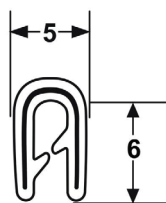

Pinchwelds - Plain

Please Note: Top seals and side seals are also available – please refer to the Pinchwelds Top Seal, Pinchweld Side Seal and Pinchweld Schlegal for product information.

All Pinchwelds are black unless otherwise indicated.

Disclaimers: Manufacturing tolerance of +/- 1-2mm. All images are a guide only. Sizes are not to scale, please refer to dimensions for actual sizes

Grip Range: 1.0 - 2.0mm

60-059

Grip Range: 1.0 - 2.5mm

66-035

Grip Range: 1.0 - 2.5mm

60-056B

Grip Range: 1.0 - 3.0mm

66-037

Grip Range: 2.0 - 5.0mm

66-8295

Grip Range: 2.0 - 5.0mm

66-8296W

Grip Range: 4.0 - 6.0 mm

66-083

Distributors & Agents for Rubber, Foam & Matting Supplies

- ✓ Self Adhesive Sealing Tape
- ✓ Insertion, Neoprene & Nitrile Rubber
- ✓ Commercial Matting
- ✓ Door & Boot Rubber Seals
- ✓ Grip Products