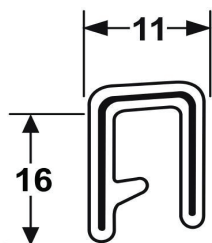

Disclaimers: Manufacturing tolerance of +/- 1-2mm. All images are a guide only. Sizes are not to scale, please refer to dimensions for actual sizes

Grip Range: 1.0 - 2.0mm

60-059

Grip Range: 1.0 - 2.5mm

66-035

Grip Range: 1.0 - 2.5mm

60-056B

Grip Range: 1.0 - 3.0mm

66-037

Grip Range: 2.0 - 5.0mm

66-8295

Grip Range: 2.0 - 5.0mm

66-8296W

Grip Range: 4.0 - 6.0 mm

66-083

Distributors & Agents for Rubber, Foam & Matting Supplies

- ✓ Self Adhesive Sealing Tape
- ✓ Insertion, Neoprene & Nitrile Rubber
- ✓ Commercial Matting
- ✓ Door & Boot Rubber Seals
- ✓ Grip Products