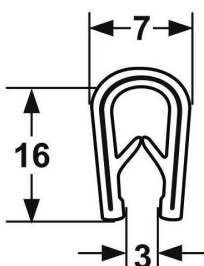

Disclaimers: Manufacturing tolerance of +/- 1-2mm. All images are a guide only. Sizes are not to scale, please refer to dimensions for actual sizes

Grip Range: 1.0 - 2.0mm

60-059

Grip Range: 1.0 - 2.5mm

66-035

Grip Range: 1.0 - 2.5mm

60-056B

Grip Range: 1.0 - 3.0mm

66-037

Grip Range: 2.0 - 5.0mm

66-8295

Grip Range: 2.0 - 5.0mm

66-8296W

Grip Range: 4.0 - 6.0 mm

66-083

Distributors & Agents for Rubber, Foam & Matting Supplies

- ✓ Self Adhesive Sealing Tape
- ✓ Insertion, Neoprene & Nitrile Rubber
- ✓ Commercial Matting
- ✓ Door & Boot Rubber Seals
- ✓ Grip Products