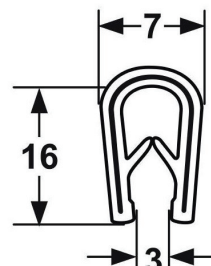

Disclaimers: Manufacturing tolerance of +/- 1-2mm. All images are a guide only. Sizes are not to scale, please refer to dimensions for actual sizes

Grip Range: 1.0 - 2.0mm

60-059

Grip Range: 1.0 - 2.5mm

66-035

Grip Range: 1.0 - 2.5mm

60-056B

Grip Range: 1.0 - 3.0mm

66-037

Grip Range: 2.0 - 5.0mm

66-8295

Grip Range: 2.0 - 5.0mm

66-8296W

Grip Range: 4.0 - 6.0 mm

66-083

Distributors & Agents for Rubber, Foam & Matting Supplies

- ✓ Self Adhesive Sealing Tape
- ✓ Insertion, Neoprene & Nitrile Rubber
- ✓ Commercial Matting
- ✓ Door & Boot Rubber Seals
- ✓ Grip Products