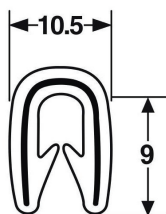

Disclaimers: Manufacturing tolerance of +/- 1-2mm. All images are a guide only. Sizes are not to scale, please refer to dimensions for actual sizes

Grip Range: 1.0 - 2.0mm

60-059

Grip Range: 1.0 - 2.5mm

66-035

Grip Range: 1.0 - 2.5mm

60-056B

Grip Range: 1.0 - 3.0mm

66-037

Grip Range: 2.0 - 5.0mm

66-8295

Grip Range: 2.0 - 5.0mm

66-8296W

Grip Range: 4.0 - 6.0 mm

66-083

Distributors & Agents for Rubber, Foam & Matting Supplies

- ✓ Self Adhesive Sealing Tape
- ✓ Insertion, Neoprene & Nitrile Rubber
- ✓ Commercial Matting
- ✓ Door & Boot Rubber Seals
- ✓ Grip Products