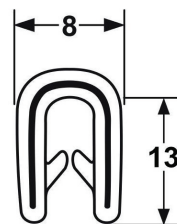

Disclaimers: Manufacturing tolerance of +/- 1-2mm. All images are a guide only. Sizes are not to scale, please refer to dimensions for actual sizes

Grip Range: 1.0 - 2.0mm

60-059

Grip Range: 1.0 - 2.5mm

66-035

Grip Range: 1.0 - 2.5mm

60-056B

Grip Range: 1.0 - 3.0mm

66-037

Grip Range: 2.0 - 5.0mm

66-8295

Grip Range: 2.0 - 5.0mm

66-8296W

Grip Range: 4.0 - 6.0 mm

66-083

Distributors & Agents for Rubber, Foam & Matting Supplies

- ✓ Self Adhesive Sealing Tape
- ✓ Insertion, Neoprene & Nitrile Rubber
- ✓ Commercial Matting
- ✓ Door & Boot Rubber Seals
- ✓ Grip Products