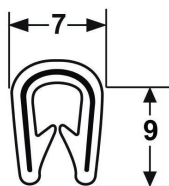

Pinchwelds - Plain

Please Note: Top seals and side seals are also available – please refer to the Pinchwelds Top Seal, Pinchweld Side Seal and Pinchweld Schlegal for product information.

All Pinchwelds are black unless otherwise indicated.

Disclaimers: Manufacturing tolerance of +/- 1-2mm. All images are a guide only. Sizes are not to scale, please refer to dimensions for actual sizes

Grip Range: 1.0 - 2.0mm

60-059

Grip Range: 1.0 - 2.5mm

66-035

Grip Range: 1.0 - 2.5mm

60-056B

Grip Range: 1.0 - 3.0mm

66-037

Grip Range: 2.0 - 5.0mm

66-8295

Grip Range: 2.0 - 5.0mm

66-8296W

Grip Range: 4.0 - 6.0 mm

66-083

Distributors & Agents for Rubber, Foam & Matting Supplies

- ✓ Self Adhesive Sealing Tape
- ✓ Insertion, Neoprene & Nitrile Rubber
- ✓ Commercial Matting
- ✓ Door & Boot Rubber Seals
- ✓ Grip Products