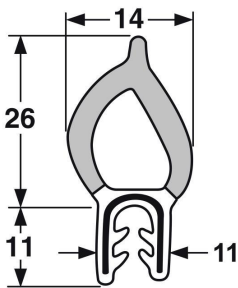

Pinchweld - Top Seal

Please note: Schlegel, Side Seal and Plain Pinchwelds are also available. Please refer to the Pinchweld - Plain, Pinchweld - Side Seal and Pinchweld - Schlegel for product information. All Pinchwelds are black unless otherwise indicated. **Disclaimers: Manufacturing tolerance of +/- 1-2mm. Drawings not to scale please refer to sizes.**

66-012

Grip Range 1.0 - 2.5mm

66-022

Grip Range 1.0 - 4.0mm

66-006

Grip Range 1.0 - 3.00

66-011

Grip Range 1.0 - 2.5mm

66-010

Grip Range 1.0 - 3.0mm

60-051SCH

Grip Range 1.0 - 3.0mm

Distributors & Agents for Rubber, Foam & Matting Supplies

- ✓ Self Adhesive Sealing Tape
- ✓ Insertion, Neoprene & Nitrile Rubber
- ✓ Commercial Matting
- ✓ Door & Boot Rubber Seals
- ✓ Grip Products