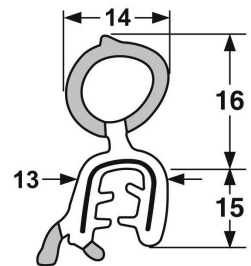

Pinchweld - Top Seal

Please note: Schlegel, Side Seal and Plain Pinchwelds are also available. Please refer to the Pinchweld - Plain, Pinchweld - Side Seal and Pinchweld - Schlegel for product information. All Pinchwelds are black unless otherwise indicated. **Disclaimers: Manufacturing tolerance of +/- 1-2mm. Drawings not to scale please refer to sizes.**

66-012

Grip Range 1.0 - 2.5mm

66-022

Grip Range 1.0 - 4.0mm

66-006

Grip Range 1.0 - 3.00

66-011

Grip Range 1.0 - 2.5mm

66-010

Grip Range 1.0 - 3.0mm

60-051SCH

Grip Range 1.0 - 3.0mm

Distributors & Agents for Rubber, Foam & Matting Supplies

- ✓ Self Adhesive Sealing Tape
- ✓ Insertion, Neoprene & Nitrile Rubber
- ✓ Commercial Matting
- ✓ Door & Boot Rubber Seals
- ✓ Grip Products