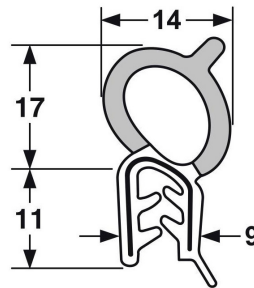

Pinchweld - Top Seal

Please note: Schlegel, Side Seal and Plain Pinchwelds are also available. Please refer to the Pinchweld - Plain, Pinchweld - Side Seal and Pinchweld - Schlegel for product information. All Pinchwelds are black unless otherwise indicated. **Disclaimers: Manufacturing tolerance of +/- 1-2mm. Drawings not to scale please refer to sizes.**

66-012

Grip Range 1.0 - 2.5mm

66-022

Grip Range 1.0 - 4.0mm

66-006

Grip Range 1.0 - 3.00

66-011

Grip Range 1.0 - 2.5mm

66-010

Grip Range 1.0 - 3.0mm

60-051SCH

Grip Range 1.0 - 3.0mm

Distributors & Agents for Rubber, Foam & Matting Supplies

- ✓ Self Adhesive Sealing Tape
- ✓ Insertion, Neoprene & Nitrile Rubber
- ✓ Commercial Matting
- ✓ Door & Boot Rubber Seals
- ✓ Grip Products