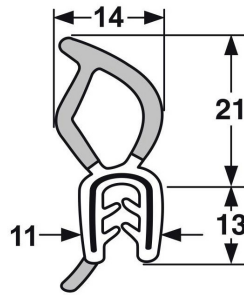

Pinchweld - Top Seal

Please note: Schlegel, Side Seal and Plain Pinchwelds are also available. Please refer to the Pinchweld - Plain, Pinchweld - Side Seal and Pinchweld - Schlegel for product information. All Pinchwelds are black unless otherwise indicated. **Disclaimers: Manufacturing tolerance of +/- 1-2mm. Drawings not to scale please refer to sizes.**

66-012

Grip Range 1.0 - 2.5mm

66-022

Grip Range 1.0 - 4.0mm

66-006

Grip Range 1.0 - 3.00

66-011

Grip Range 1.0 - 2.5mm

66-010

Grip Range 1.0 - 3.0mm

60-051SCH

Grip Range 1.0 - 3.0mm

Distributors & Agents for Rubber, Foam & Matting Supplies

- ✓ Self Adhesive Sealing Tape
- ✓ Insertion, Neoprene & Nitrile Rubber
- ✓ Commercial Matting
- ✓ Door & Boot Rubber Seals
- ✓ Grip Products