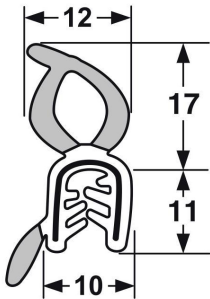

Pinchweld - Top Seal

Please note: Schlegel, Side Seal and Plain Pinchwelds are also available. Please refer to the Pinchweld - Plain, Pinchweld - Side Seal and Pinchweld - Schlegel for product information. All Pinchwelds are black unless otherwise indicated. **Disclaimers: Manufacturing tolerance of +/- 1-2mm. Drawings not to scale please refer to sizes.**

66-012

Grip Range 1.0 - 2.5mm

66-022

Grip Range 1.0 - 4.0mm

66-006

Grip Range 1.0 - 3.00

66-011

Grip Range 1.0 - 2.5mm

66-010

Grip Range 1.0 - 3.0mm

60-051SCH

Grip Range 1.0 - 3.0mm

Distributors & Agents for Rubber, Foam & Matting Supplies

- ✓ Self Adhesive Sealing Tape
- ✓ Insertion, Neoprene & Nitrile Rubber
- ✓ Commercial Matting
- ✓ Door & Boot Rubber Seals
- ✓ Grip Products