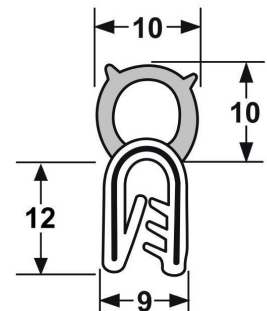

Pinchweld - Top Seal

Please note: Schlegel, Side Seal and Plain Pinchwelds are also available. Please refer to the Pinchweld - Plain, Pinchweld - Side Seal and Pinchweld - Schlegel for product information. All Pinchwelds are black unless otherwise indicated. **Disclaimers: Manufacturing tolerance of +/- 1-2mm. Drawings not to scale please refer to sizes.**

66-012

Grip Range 1.0 - 2.5mm

66-022

Grip Range 1.0 - 4.0mm

66-006

Grip Range 1.0 - 3.00

66-011

Grip Range 1.0 - 2.5mm

66-010

Grip Range 1.0 - 3.0mm

60-051SCH

Grip Range 1.0 - 3.0mm

Distributors & Agents for Rubber, Foam & Matting Supplies

- ✓ Self Adhesive Sealing Tape
- ✓ Insertion, Neoprene & Nitrile Rubber
- ✓ Commercial Matting
- ✓ Door & Boot Rubber Seals
- ✓ Grip Products