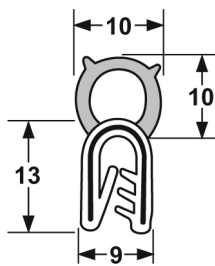

Pinchweld – Schlegel

Please Note: Top seals and plain Pinchweld and Pinchweld Schlegel are also available – please refer to the Pinchwelds Plain, Pinchweld Side Seal and Pinchweld Schlegel for product information.

All Pinchwelds are black unless otherwise indicated. **Disclaimers: Manufacturing tolerance of +/- 1-2mm.**

60-051sch

60-053sch

Drawings are not to scale please refer to sizes.

Distributors & Agents for Rubber, Foam & Matting Supplies