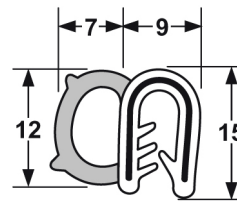

Pinchweld – Schlegel

Please Note: Top seals and plain Pinchweld and Pinchweld Schlegel are also available – please refer to the Pinchwelds Plain, Pinchweld Side Seal and Pinchweld Schlegel for product information.

All Pinchwelds are black unless otherwise indicated. **Disclaimers: Manufacturing tolerance of +/- 1-2mm.**

60-051sch

60-053sch

Drawings are not to scale please refer to sizes.

Distributors & Agents for Rubber, Foam & Matting Supplies