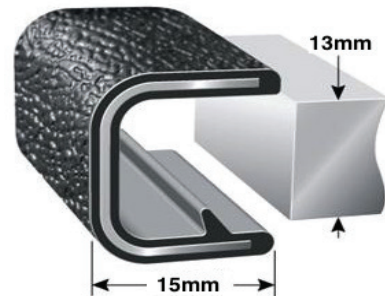

Pinchwelds - Aluminium

Disclaimers: Manufacturing tolerance of +/- 1-2mm. All images are a guide only. Sizes are not to scale, please refer to dimensions for actual sizes.

100-3

100-6

1375-10

1375-13

All sizes available in Black and White.

Roll size: 76mtrs.
30% off FULL ROLLS

Distributors & Agents for Rubber, Foam & Matting Supplies

- ✓ Self Adhesive Sealing Tape
- ✓ Insertion, Neoprene & Nitrile Rubber
- ✓ Commercial Matting
- ✓ Door & Boot Rubber Seals
- ✓ Grip Products