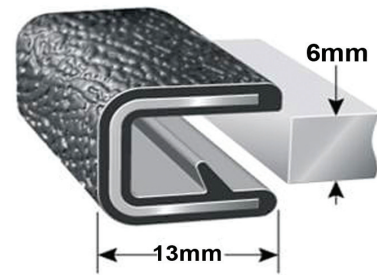

Pinchwelds - Aluminium

Disclaimers: Manufacturing tolerance of +/- 1-2mm. All images are a guide only. Sizes are not to scale, please refer to dimensions for actual sizes.

100-3

100-6

1375-10

1375-13

All sizes available in Black and White.

Roll size: 76mtrs.
30% off FULL ROLLS

Distributors & Agents for Rubber, Foam & Matting Supplies

- ✓ Self Adhesive Sealing Tape
- ✓ Insertion, Neoprene & Nitrile Rubber
- ✓ Commercial Matting
- ✓ Door & Boot Rubber Seals
- ✓ Grip Products