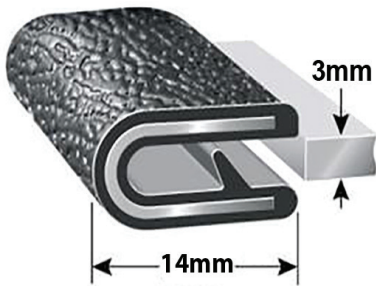

Pinchwelds - Aluminium

Disclaimers: Manufacturing tolerance of +/- 1-2mm. All images are a guide only. Sizes are not to scale, please refer to dimensions for actual sizes.

100-3

100-6

1375-10

1375-13

All sizes available in Black and White.

Roll size: 76mtrs.
30% off FULL ROLLS

Distributors & Agents for Rubber, Foam & Matting Supplies

- ✓ Self Adhesive Sealing Tape
- ✓ Insertion, Neoprene & Nitrile Rubber
- ✓ Commercial Matting
- ✓ Door & Boot Rubber Seals
- ✓ Grip Products