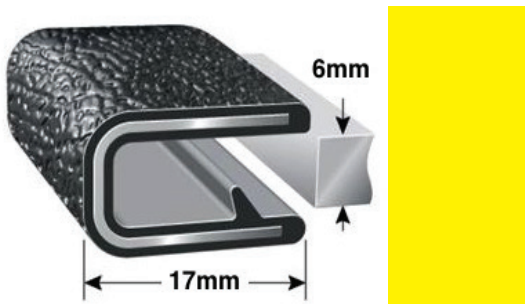

Roll size: 76mtrs.
30% off FULL ROLLS

Distributors & Agents for Rubber, Foam & Matting Supplies

- ✓ Self Adhesive Sealing Tape
- ✓ Insertion, Neoprene & Nitrile Rubber
- ✓ Commercial Matting
- ✓ Door & Boot Rubber Seals
- ✓ Grip Products

99 Aumuller Street Cairns Qld 4870
Ph **07 4035 5899** Fax 07 4035 5177
sales@jenkinsrubber.com.au
www.jenkinsrubber.com.au

Pinchwelds - Aluminium

Disclaimers: Manufacturing tolerance of +/- 1-2mm. All images are a guide only. Sizes are not to scale, please refer to dimensions for actual sizes.