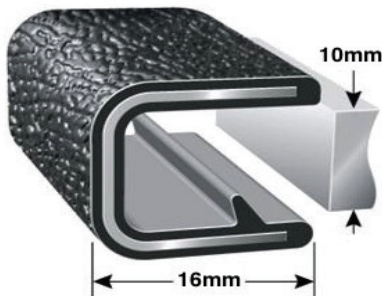

Pinchwelds - Aluminium

Disclaimers: Manufacturing tolerance of +/- 1-2mm. All images are a guide only. Sizes are not to scale, please refer to dimensions for actual sizes.

100-3

100-6

1375-10

1375-13

All sizes available in Black and White.

Roll size: 76mtrs.
30% off FULL ROLLS

Distributors & Agents for Rubber, Foam & Matting Supplies

- ✓ Self Adhesive Sealing Tape
- ✓ Insertion, Neoprene & Nitrile Rubber
- ✓ Commercial Matting
- ✓ Door & Boot Rubber Seals
- ✓ Grip Products