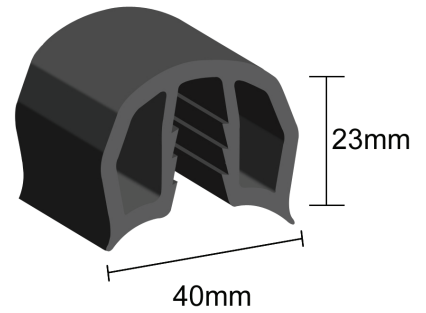

# Gunwale

35mm - Black

35mm - White

40mm - Black

40mm - White

50mm - Black/  
White