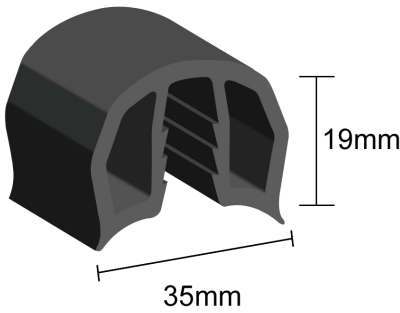

# Gunwale

35mm - Black

35mm - White

40mm - Black

40mm - White

50mm - Black/  
White