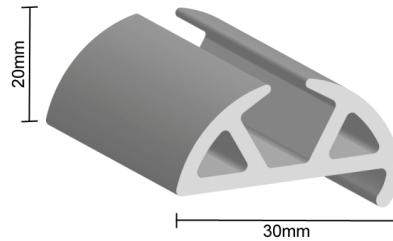

Gunwale Body
White