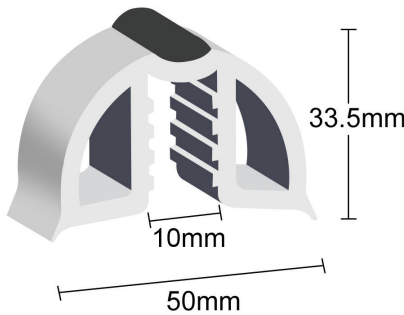

# Gunwale

35mm - Black

35mm - White

40mm - Black

40mm - White

50mm - Black/  
White