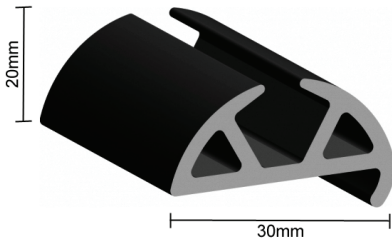

Gunwale Infill and Trailer Tread

Gunwale Body
Black