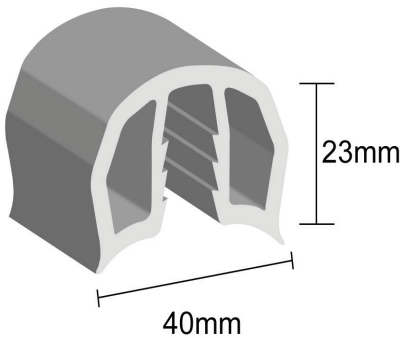

# Gunwale

35mm - Black

35mm - White

40mm - Black

40mm - White

50mm - Black/  
White