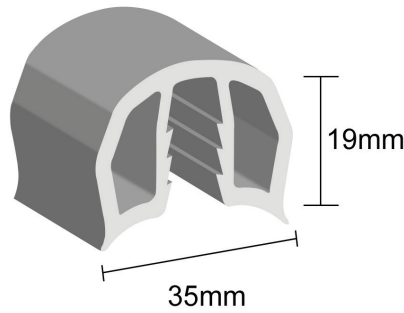

# Gunwale

35mm - Black

35mm - White

40mm - Black

40mm - White

50mm - Black/  
White