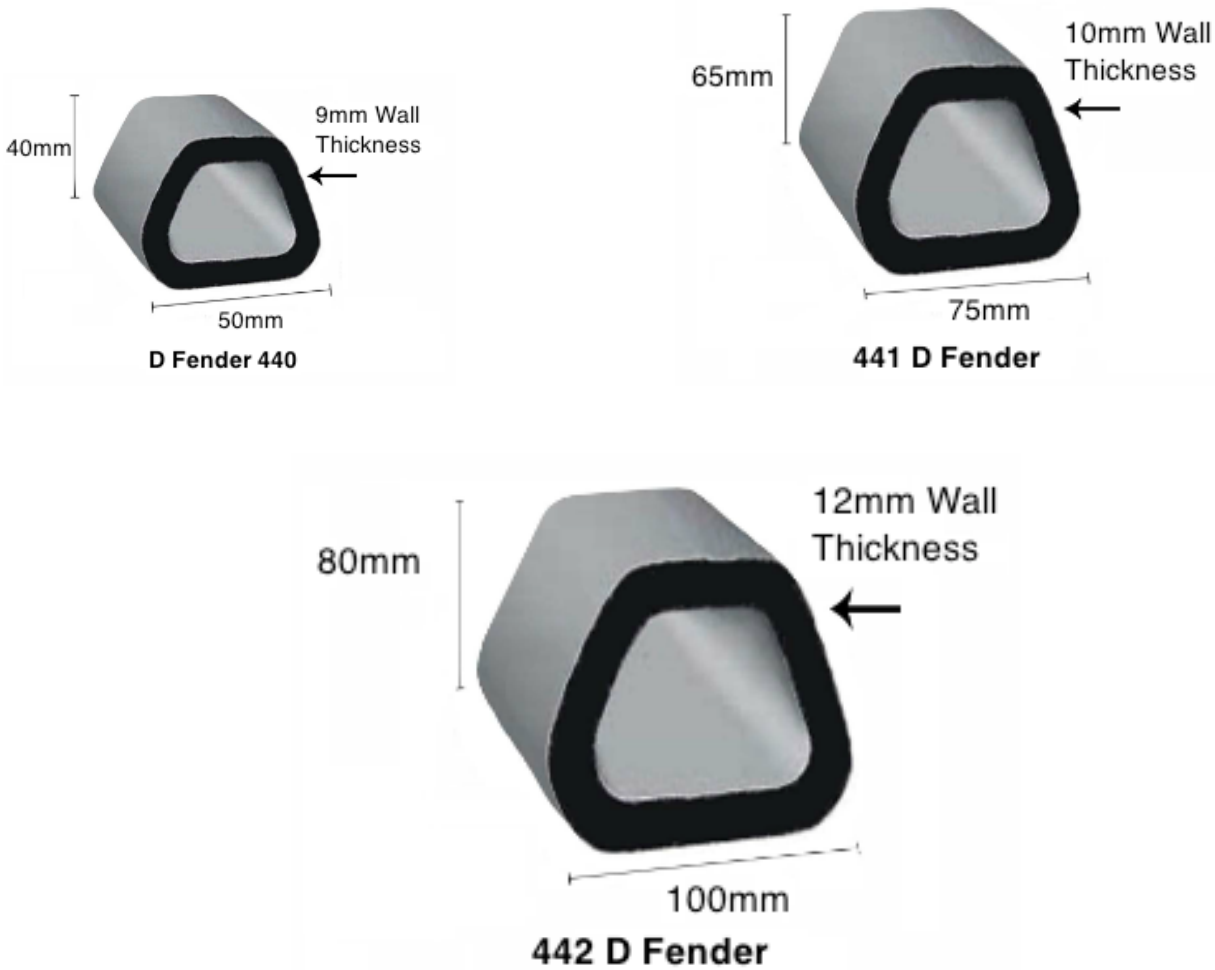

D Fender

All D Fenders are black unless otherwise stated. **Disclaimers: Manufacturing tolerance of +/- 1-2mm.**

Drawings are not to scale please refer to sizes.

Distributors & Agents for Rubber, Foam & Matting Supplies

- ✓ Self Adhesive Sealing Tape
- ✓ Insertion, Neoprene & Nitrile Rubber
- ✓ Commercial Matting
- ✓ Door & Boot Rubber Seals
- ✓ Grip Products

- ✓ Auto & Marine: Matting/Carpets/Vinyl
- ✓ Latex & Foam Mattresses
- ✓ Foam Cut to Size
- ✓ Marine Fender & Hatch Seals