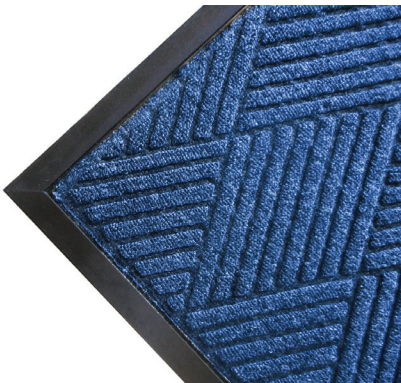

Cleanall Carpet Topped Mats

Available in three
various sizes:

900 x 600mm

1500 x 900mm

1800 x 1200mm

3000 x 900mm

Only available in Charcoal and Blue.
Only available in Maze and Ribbed.
Subject to availability.

Distributors & Agents for Rubber, Foam & Matting Supplies

- ✓ Self Adhesive Sealing Tape
- ✓ Insertion, Neoprene & Nitrile Rubber
- ✓ Commercial Matting
- ✓ Door & Boot Rubber Seals
- ✓ Grip Products

- ✓ Auto & Marine:
Matting/Carpets/Vinyl
- ✓ Foam Mattresses
- ✓ Foam Cut to Size
- ✓ Marine Fender & Hatch Seals

www.jenkinsrubber.com.au

Waffle Premium Carpet Topped Mats

Available in three
different sizes:

900 x 600mm

1200 x 900mm

1500 x 900mm

Subject to availability.

Only available in Charcoal