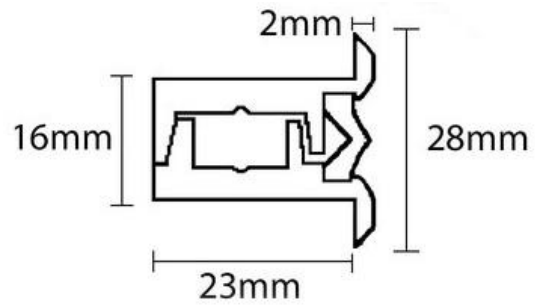

Centaflex Continuous Hinge – Applications

Available in Black - 2m and 3m lengths

Distributors & Agents for Rubber, Foam & Matting Supplies

- ✓ Self Adhesive Sealing Tape
- ✓ Insertion, Neoprene & Nitrile Rubber
- ✓ Commercial Matting
- ✓ Door & Boot Rubber Seals
- ✓ Grip Products