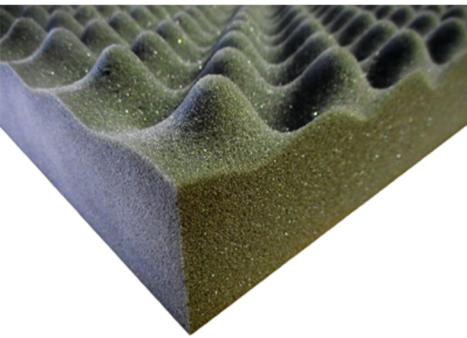

ACOUSTIC FOAM

29-400 Dark Grey

Available as Convoluted:
15/35mm
30/50mm

Available as Flat:
25mm
50mm

Sheet size: 2080 x 1880mm

Distributors & Agents for Rubber, Foam & Matting Supplies

- ✓ Self Adhesive Sealing Tape
- ✓ Insertion, Neoprene & Nitrile Rubber
- ✓ Commercial Matting
- ✓ Door & Boot Rubber Seals
- ✓ Grip Products

- ✓ Auto & Marine:
Matting/Carpets/Vinyl
- ✓ Latex & Foam Mattresses
- ✓ Foam Cut to Size
- ✓ Marine Fender & Hatch Seals