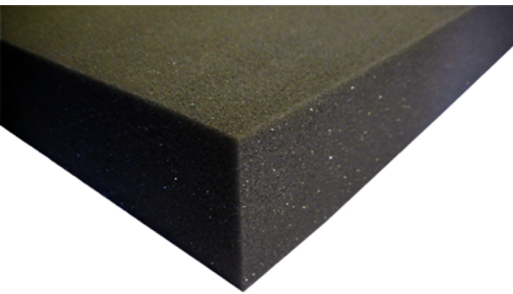

ACOUSTIC FOAM

29-400 Dark Grey

Available as Convoluted:
15/35mm
30/50mm

Available as Flat:
25mm
50mm

Sheet size: 2080 x 1880mm

Distributors & Agents for Rubber, Foam & Matting Supplies

- ✓ Self Adhesive Sealing Tape
- ✓ Insertion, Neoprene & Nitrile Rubber
- ✓ Commercial Matting
- ✓ Door & Boot Rubber Seals
- ✓ Grip Products

- ✓ Auto & Marine:
Matting/Carpets/Vinyl
- ✓ Latex & Foam Mattresses
- ✓ Foam Cut to Size
- ✓ Marine Fender & Hatch Seals