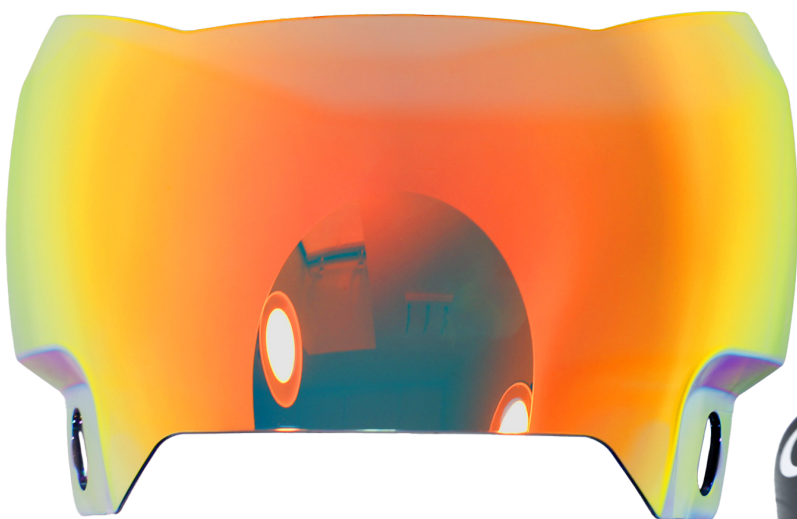

## OAKLEY PRO | \$\$\$

MADE SPECIFICALLY FOR RIDDELL SPEEDFLEX

THE OAKLEY PRO NEEDS NO INTRODUCTION. THE ONLY VISOR NFL PLAYERS WEAR ON THE FIELD, **THIS VISOR IS A MAINSTAY IN THE PROFESSIONAL SCENE.**

## SHOC ZERO G PLUS | \$\$

MADE SPECIFICALLY FOR RIDDELL SPEEDFLEX

FEATURING MANY QUALITY OF LIFE IMPROVEMENTS OVER ITS PREDECESSOR, THIS VISOR HAS HELPED PLAYERS **DOMINATE THE FIELD.** DURABLE AND STYLISH, THE ZERO G PLUS IS A GAME CHANGER FOR ANY ATHLETE LOOKING FOR HIGH-PERFORMANCE GEAR TO ADD TO THEIR ARSENAL.

## NIKE VAPOR | \$\$\$

LIKE THE 2.0, IT FEATURES THE NIKE MAX OPTICS LENS, BUT WITH A MORE DRAMATIC CURVE. IT REDUCES GLARE AND FITS MOST COMMON FACEMASKS.