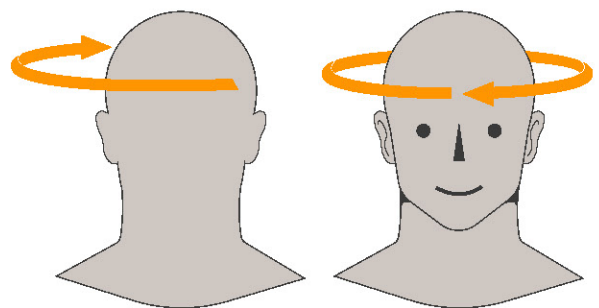

## HOW TO MEASURE YOUR HEAD

TAKE A FLEXIBLE MEASURING TAPE AND WRAP THE TAPE AROUND YOUR HEAD, STARTING FROM THE BACK. MEET THE ENDS OF THE TAPE IN THE MIDDLE OF YOUR FOREHEAD. THAT NUMBER IS THE **CIRCUMFERENCE OF YOUR HEAD** WHICH WILL BE YOUR HELMET SIZE.