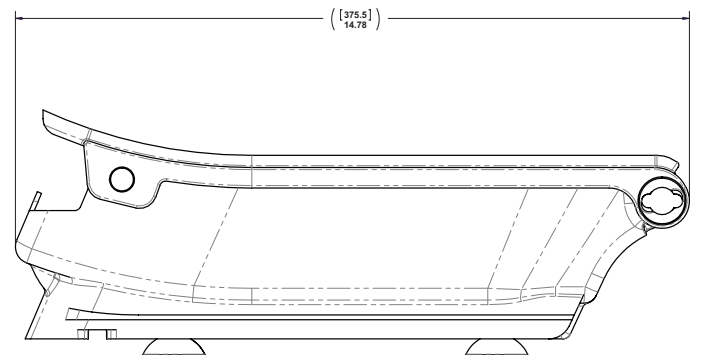

TECHNICAL DATA SHEET

VENUE® COFFEE SLEEVE DISPENSER

CSD100

Materials: ABS/HIPS

Color: Black with translucent black cover

Mounting Configurations:

Countertop & wall mount

Dimensions (H x W x D):

5.4" x 5.7" x 14.8" (136 x 144 x 376 mm)

Weight: 2.00 lbs. (.91 kg)

Capacity: 65 Sleeves - sleeves sized up to 2.5" x 4.875" (64 x 124 mm)

Cleanability: Dishwasher safe

CSD100

Front

Side

San Jamar