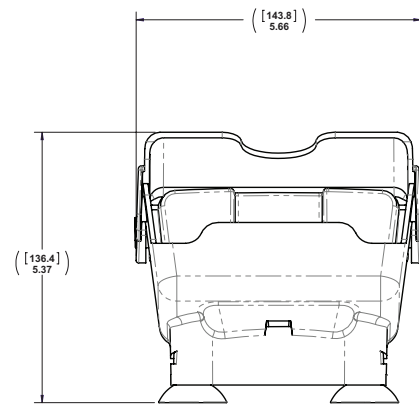

TECHNICAL DATA SHEET

VENUE® COFFEE SLEEVE DISPENSER

CSD100

Materials: ABS/HIPS

Color: Black with translucent black cover

Mounting Configurations:

Countertop & wall mount

Dimensions (H x W x D):

5.4" x 5.7" x 14.8" (136 x 144 x 376 mm)

Weight: 2.00 lbs. (.91 kg)

Capacity: 65 Sleeves - sleeves sized up to 2.5" x 4.875" (64 x 124 mm)

Cleanability: Dishwasher safe

CSD100

Front

Side

San Jamar