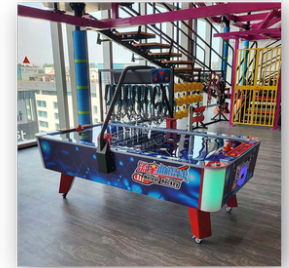

ARCADE MACHINES

The SK5 is a commercial quality Skee ball arcade machine that can be set to free-play or coin-operated. Suitable for pubs, entertainment rooms, and institutions, it's a classic game for all ages, with lots of fun guaranteed!

Size: 75 (W) x 303 (L) 202 (H) CM

A high-quality, commercial arcade style air hockey table that can be set to Coin-operated or Free-play. Includes a professional arcade overhead scoring system, with LED-lighting to enhance the playing experience!

Size: 220 (L) x 120 (W) x 150 (H) CM (Including overhead)