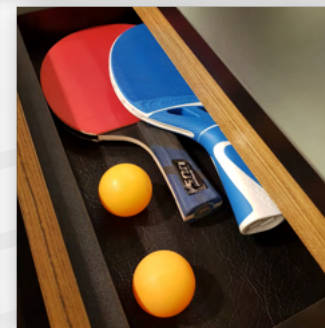

Size: 274 (L) x 152.5 (W) x 76 (H) (Official ITTF)

TABLE TENNIS

ROMA TABLE TENNIS TABLE

Our latest project- bringing ping pong fun into the conference room with our Roma Table Tennis Table! The Roma is designed to fit into any conference room as a contemporary meeting table yet with a twist to convert it into a table tennis anytime!

With inbuilt drawers, table tennis accessories can be stored away neatly after every game. Fully customisable designs are available on request.

Available in 2 sizes: 240 (L) x 130 (W) x 78 (H) CM / 274 (L) x 152 (W) x 78 (H) CM