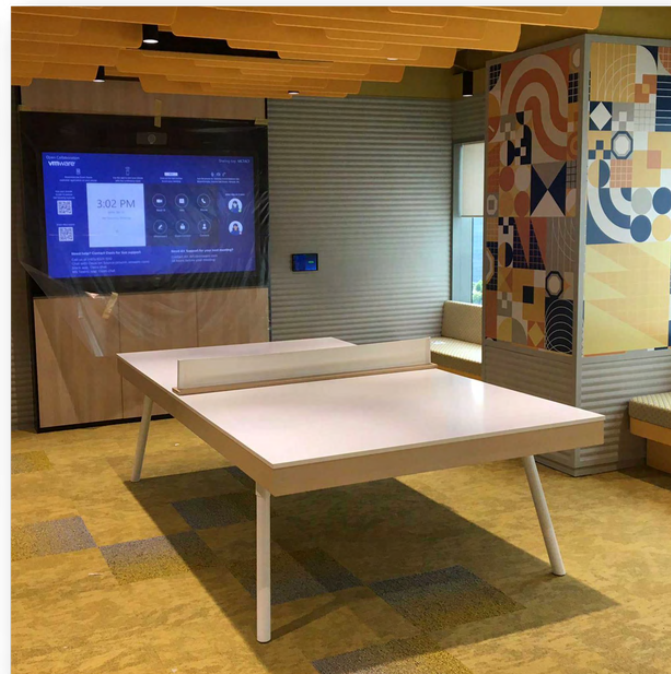

TABLE TENNIS

ROMA TABLE TENNIS TABLE

Our latest project- bringing ping pong fun into the conference room with our Roma Table Tennis Table! The Roma is designed to fit into any conference room as a contemporary meeting table yet with a twist to convert it into a table tennis anytime!

With inbuilt drawers, table tennis accessories can be stored away neatly after every game. Fully customisable designs are available on request.

Available in 2 sizes: 240 (L) x 130 (W) x 78 (H) CM / 274 (L) x 152 (W) x 78 (H) CM