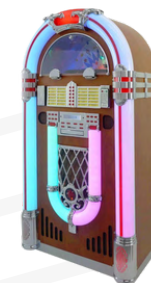

JUKEBOX

Prince Turntable Jukebox

Longing for some nostalgia and happy sentimentality? The Prince Jukebox is a vintage and versatile music player that's perfect for vinyl records, CDs, USBs and Bluetooth tracks.

With its excellent sound quality, gorgeous exterior and dazzling visuals, we love how it creates the perfect atmosphere to chill along with our favourite music. Safe to say, it's truly a showpiece no game room should go without.

Size: 129 (H) X 67 (W) X 41 (D) CM