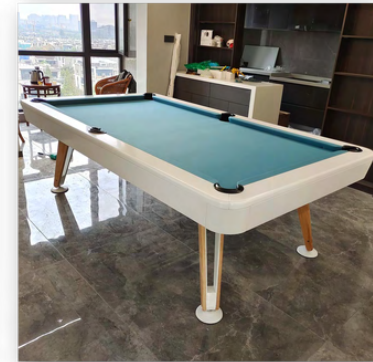

With a walnut finish and white steel legs that fit seamlessly into a Scandinavian interior, modern homeowners will love this!

Available in 7ft.

POOL TABLES

TRIBECA POOL TABLE

The Tribeca boasts a minimalistic and elegant design that blends seamlessly with any environment. Meticulously crafted from high quality material, the unique design of this billiard table serves both as a playing table and contemporary art piece.

Available in 7ft, 8ft, & 9ft.

POOL TABLES

VIP II POOL TABLE

The VIP II is a champion table built to tournament specifications laid down by the Billiard Congress of America.

Sporting a chic style and ball return system, it offer players the finest playing conditions that takes American pool table to a new dimension.