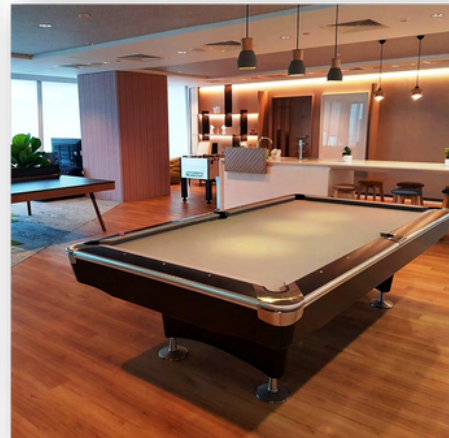

PORTFOLIO (CORPORATE OFFICES)