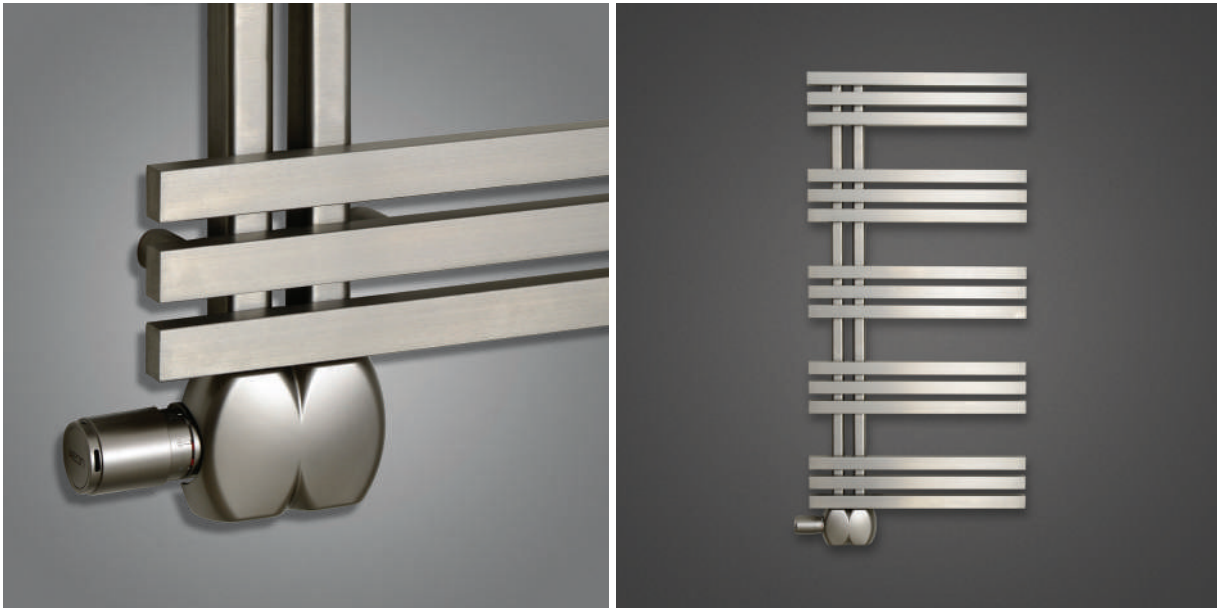

AEON 42 TEMPEST

TEMPEST

Bringing order to the chaos. Reassuringly strong, smooth steel bars in triplicate add serenity to any bathroom. Discover for yourself the compelling allure of the calm before the storm.

T Model shown: TMP105-S (brushed matt)

TEMPEST

SS MATERIAL
10 WORKING PRESSURE
120°C WORKING TEMP.
O C OPEN/CLOSED SYSTEM
V MOUNT POSITION
20 YEARS WARRANTY

Product Name	Height (mm)	Length (mm)	Depth (mm)	Fuel Options (E/H/D)	Towel Gaps	Pipes or Sections	Heat Output (BTU/w) ΔT 50		E: Electric only		Finish S: Brushed Matt P: Polished
									Choice of Elements (Watts)		
TMP805	780	500	60	E/H/D	3	12	1441	422	150	300	S,P
TMP105	1000	500	60	E/H/D	4	15	1810	530	300	400	S,P
TMP125	1220	500	60	E/H/D	5	18	2183	639	400	600	S,P