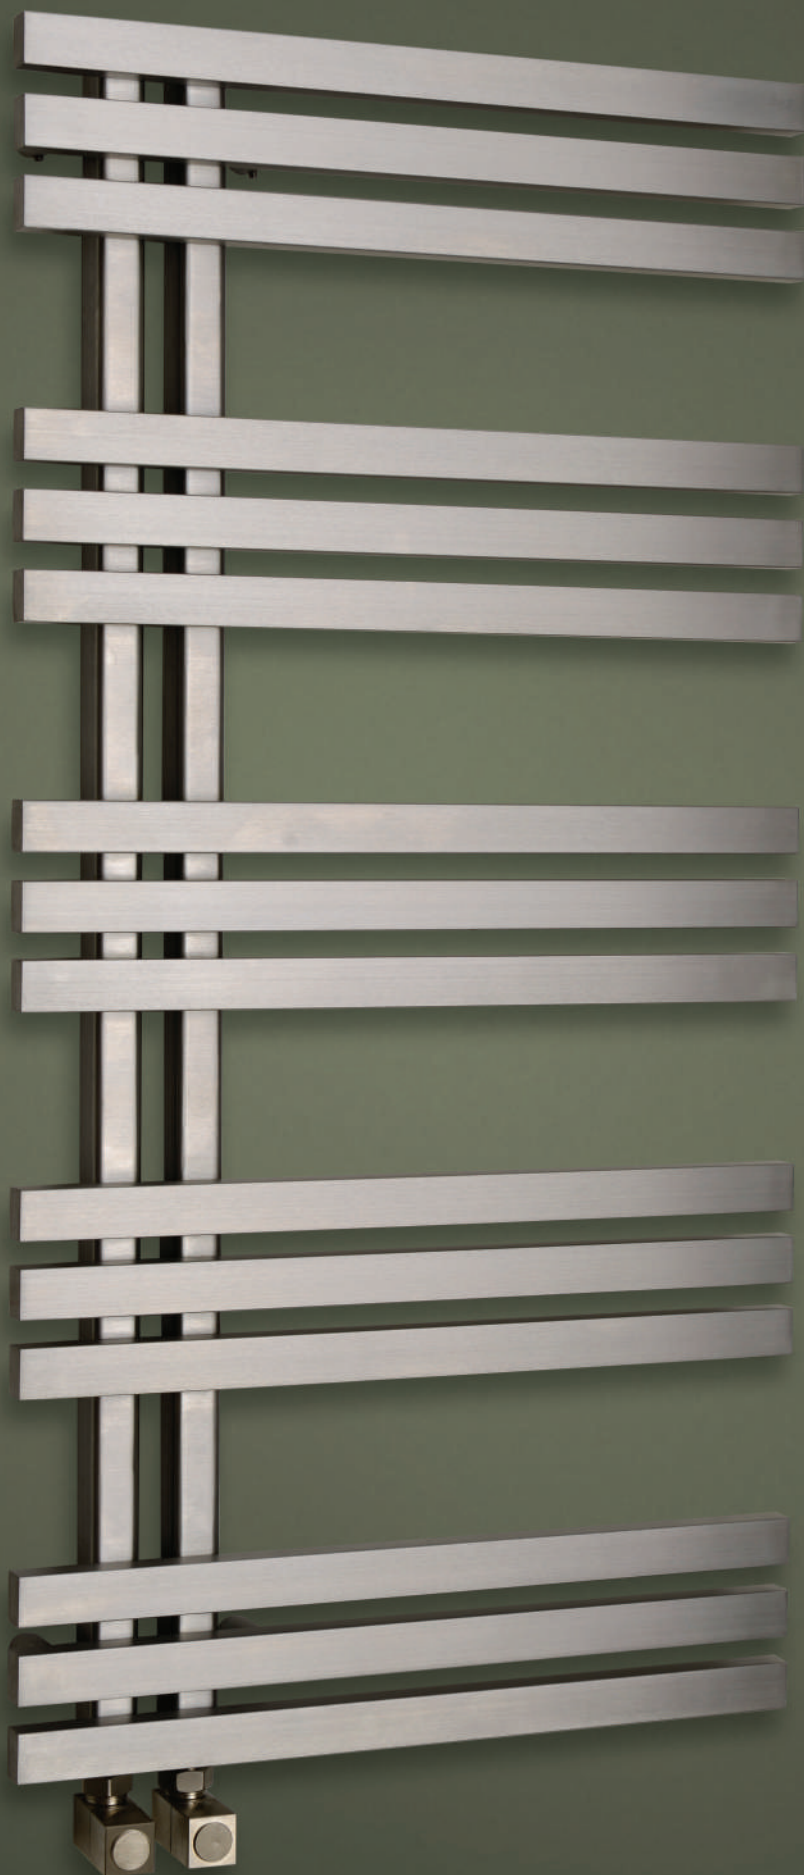

AEON 42 TEMPEST

TEMPEST

Bringing order to the chaos. Reassuringly strong, smooth steel bars in triplicate add serenity to any bathroom. Discover for yourself the compelling allure of the calm before the storm.

T Model shown: TMP105-S (brushed matt)

TEMPEST

SS MATERIAL
10 WORKING PRESSURE
120°C WORKING TEMP.
O C OPEN/CLOSED SYSTEM
V MOUNT POSITION
20 YEARS WARRANTY

Product Name	Height (mm)	Length (mm)	Depth (mm)	Fuel Options (E/H/D)	Towel Gaps	Pipes or Sections	Heat Output (BTU/w) ΔT 50		E: Electric only		Finish S: Brushed Matt P: Polished
									Choice of Elements (Watts)		
TMP805	780	500	60	E/H/D	3	12	1441	422	150	300	S,P
TMP105	1000	500	60	E/H/D	4	15	1810	530	300	400	S,P
TMP125	1220	500	60	E/H/D	5	18	2183	639	400	600	S,P