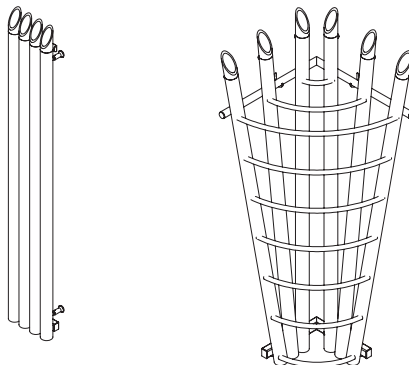

AEON 112 BAMBOO

BAMBOO

Brings the outdoors inside. This set of stainless steel hollow bamboo shoots reaches up to the sky. Wall and corner versions introduce a touch of Eastern promise to the room.

R T Model shown on opposite page: BAW418-S (brushed matt) Above right: BAC618-S (brushed matt)

BAMBOO WALL

SS MATERIAL
 10 WORKING PRESSURE
 120°C WORKING TEMP.
 O C OPEN/CLOSED SYSTEM
 V MOUNT POSITION
 20 YEARS WARRANTY

Product Name	Height (mm)	Length (mm)	Depth (mm)	Fuel Options (E/H/D)	Towel Gaps	Pipes or Sections	Heat Output (BTU/w) ΔT 50		E: Electric only Choice of Elements (Watts)		Finish S: Brushed Matt P: Polished
BAW118	1800	80	60	E/H/D	n/a	2	1023	300	300	400	S, P
BAW218	1800	130	90	E/H/D	n/a	4	2043	599	2x300	2x400	S, P
BAW318	1800	200	90	E/H/D	n/a	6	3066	899	3x300	3x400	S, P
BAW418	1800	270	90	E/H/D	n/a	8	4082	1197	4x300	4x400	S, P
BAW812	1200	550	90	E/H/D	n/a	16	5442	1596	8x200	8x300	S, P

BAMBOO CORNER

BAC618	1800	600	600	E/H/D	6	12	6124	1796	6x300	6x400	S, P
--------	------	-----	-----	-------	---	----	------	------	-------	-------	------

We recommend the 3 Bar Safety Valve for all ELECTRIC ONLY (E) products. Dual Fuel is possible either by use of "T" piece and radiator valve or by use of ONE850 or ONE851 (4 way valve)