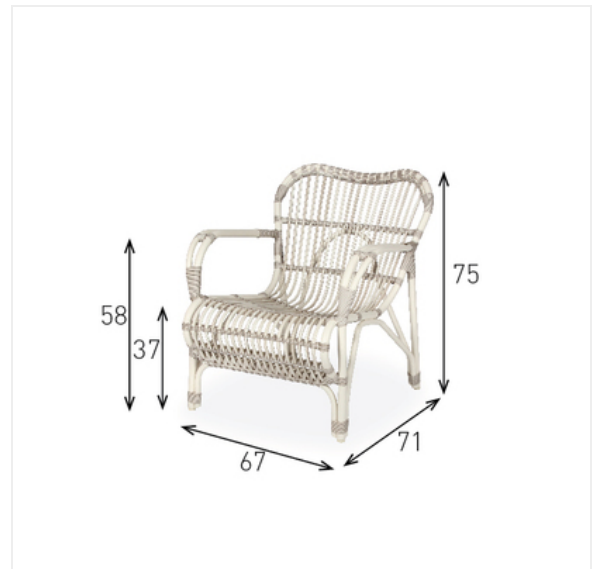

## Lazy Lucy Arms GC S52

OUTDOOR

Code	GC S52
Sizes (cm)	Total height: 75.00 Width: 67.00 Seat height: 37.00 Depth: 71.00
Upholstery	Polyethylene wicker
Glides	Nylon glides
Frame	Powder coated aluminum frame.
Maintenance	a quick wash with a non-foaming mild detergent every three months, will do the trick. A soft nylon brush or a low pressure air hose can also be used to clean between the weaving.
Cushion	Removable cover. Filling 3cm polyether foam.
Weather instructions	

## Colours

- Off White | SY 03