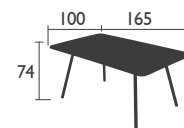

# LUXEMBOURG (continued)

DESIGNED BY FRÉDÉRIC SOFIA

TABLES - dining height

4134 - PEDESTAL TABLE 80 X 80 CM

Parasol hole (pole = Ø 37 mm)

Aluminium tube frame

Aluminium base, steel ballast

Aluminium slat table top

Aluminium base, steel ballast

Aluminium sheet table top

4133 - TABLE 143 X 80 CM

Parasol hole Ø 41 mm

Aluminium tube frame

Aluminium slat table top

LUXEMBOURG  
CHAIR  
P. 77

## TABLES - dining height (continued)

4136 - TABLE 165 X 100 CM

6 PEOPLE

Aluminium tube frame  
Aluminium slat table top

19.4 KG

4132 - TABLE 207 X 100 CM

Aluminium tube frame  
Aluminium slat table top

21.4 KG