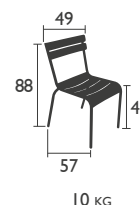

EXCLUSIVELY FOR PROFESSIONAL MARKETS

4122 - STEEL ARMCHAIR

Tubular steel frame
Backrest, seat and armrests made from curved steel slats
Stacking: x 4 (stacked height: 1000 mm)

Accessoires: Basics & Skin cushion p.133 & Color Mix p.137