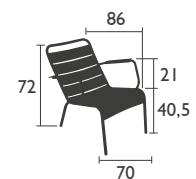

Tubular steel frame
Backrest, seat and armrests made from curved steel slats

Accessories : Basics cushion p. 134