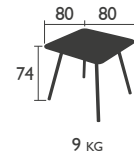

### 4103 - HIGH STOOL

Aluminium tube frame  
 Backrest and seat made from curved aluminium slats  
Stacking: x 6 (stacked height: 1200 mm)

4.9 KG

# LUXEMBOURG (continued)

DESIGNED BY FRÉDÉRIC SOFIA

TABLES - dining height

4134 - PEDESTAL TABLE 80 X 80 CM

Parasol hole (pole = Ø 37 mm)

Aluminium tube frame

Aluminium base, steel ballast

Aluminium slat table top

4135 - 4-LEGGED TABLE 80 X 80 CM

Parasol hole Ø 41 mm

Aluminium tube frame

Aluminium slat table top

EXCLUSIVELY FOR  
PROFESSIONAL  
MARKETS

4138 - PEDESTAL TABLE 71 X 71 CM

SOLID TABLE TOP

Aluminium tube frame