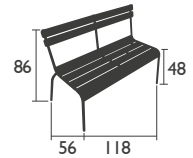

## 4121 - STEEL CHAIR

Tubular steel frame  
Backrest and seat made from curved steel slats  
Stacking: x 4 (stacked height: 1000 mm)  
Stacking: x 6 (stacked height: 1085 mm)  
Stacking: x 8 (stacked height: 1180 mm)

## BENCHES

4115 - 2/3 SEATER BENCH WITH BACKREST

Aluminium tube frame  
Backrest and seat made from curved aluminium slats  
Stacking: x 4 (stacked height: 1000 mm)

10.3 KG

4110 - 3/4 SEATER BENCH

Aluminium tube frame  
Backrest and seat made from curved aluminium slats