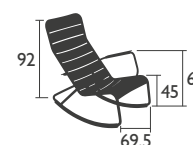

## LOW seats (continued)

### 4105 - DUO LOW ARMCHAIR

Aluminium tube frame  
 Backrest, seat and armrests made from curved aluminium slats  
Stacking: x 4 (stacked height: 850 mm)

11 KG

### 4166 - ROCKING CHAIR

Aluminium tube frame  
 Backrest, seat and armrests made from curved aluminium slats

8.4 KG