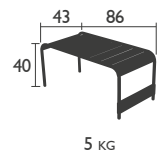

## HIGH tables

4140 - HIGH PEDESTAL TABLE 80 X 80 CM

Parasol hole (pole = Ø 37 mm)

Aluminium tube frame  
Aluminium slat table top

21.5 KG

4141 - HIGH TABLE 73 X 126 CM

Aluminium tube frame  
Aluminium slat table top  
Comes with two handbag hooks

## LOW tables

4160 - SMALL LOW TABLE/FOOTREST  
Aluminium tube frame  
Aluminium slat table top

4161 - LARGE LOW TABLE  
GARDEN BENCH  
Aluminium tube frame  
Aluminium slat table top