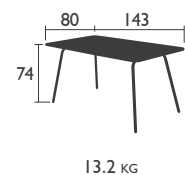

# LUXEMBOURG (continued)

DESIGNED BY FRÉDÉRIC SOFIA

TABLES - dining height

4134 - PEDESTAL TABLE 80 X 80 CM

Parasol hole (pole = Ø 37 mm)

Aluminium tube frame

Aluminium base, steel ballast

Aluminium slat table top

4135 - 4-LEGGED TABLE 80 X 80 CM

Parasol hole Ø 41 mm

Aluminium tube frame

Aluminium slat table top

EXCLUSIVELY FOR  
PROFESSIONAL  
MARKETS

4138 - PEDESTAL TABLE 71 X 71 CM

SOLID TABLE TOP

Aluminium tube frame

Aluminium base, steel ballast

Aluminium sheet table top

4133 - TABLE 143 X 80 CM

Parasol hole Ø 41 mm

Aluminium tube frame

Aluminium slat table top

LUXEMBOURG  
CHAIR  
P. 77

## TABLES - dining height (continued)

4136 - TABLE 165 X 100 CM

6 PEOPLE

Aluminium tube frame  
Aluminium slat table top

19.4 KG

4132 - TABLE 207 X 100 CM

Aluminium tube frame  
Aluminium slat table top

21.4 KG