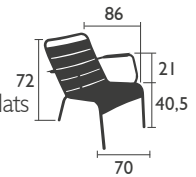

## 4102 - ARMCHAIR

Aluminium tube frame  
Backrest, seat and armrests made from curved aluminium slats  
Stacking: x 4 (stacked height: 1000 mm)  
Stacking: x 6 (stacked height: 1090 mm)  
Stacking: x 8 (stacked height: 1160 mm)

## BENCHES

4115 - 2/3 SEATER BENCH WITH BACKREST

Aluminium tube frame  
Backrest and seat made from curved aluminium slats  
Stacking: x 4 (stacked height: 1000 mm)

10.3 KG

4110 - 3/4 SEATER BENCH

Aluminium tube frame  
Backrest and seat made from curved aluminium slats

7 KG

## LOW seats

4104 - LOW ARMCHAIR

Aluminium tube frame  
Backrest, seat and armrests made from curved aluminium slats  
Stacking: x 6 (stacked height: 840 mm)

Accessories : Basics cushion p. 134

5,9 KG

EXCLUSIVELY FOR  
PROFESSIONAL  
MARKETS