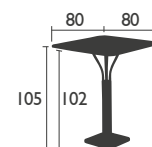

# LUXEMBOURG (continued)

DESIGNED BY FRÉDÉRIC SOFIA

TABLES - dining height

4134 - PEDESTAL TABLE 80 X 80 CM

Parasol hole (pole = Ø 37 mm)

Aluminium tube frame

Aluminium base, steel ballast

Aluminium slat table top

## TABLES - dining height (continued)

4136 - TABLE 165 X 100 CM

6 PEOPLE

Aluminium tube frame  
Aluminium slat table top

19.4 KG

4132 - TABLE 207 X 100 CM

Aluminium tube frame  
Aluminium slat table top

21.4 KG

## HIGH tables

4140 - HIGH PEDESTAL TABLE 80 X 80 CM

Parasol hole (pole = Ø 37 mm)

Aluminium tube frame  
Aluminium slat table top

21.5 KG

4141 - HIGH TABLE 73 X 126 CM

Aluminium tube frame  
Aluminium slat table top  
Comes with two handbag hooks