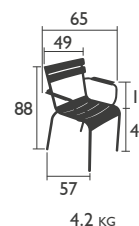

4102 - ARMCHAIR

Aluminium tube frame
Backrest, seat and armrests made from curved aluminium slats
Stacking: x 4 (stacked height: 1000 mm)
Stacking: x 6 (stacked height: 1090 mm)
Stacking: x 8 (stacked height: 1160 mm)

Accessoires: Basics & Skin cushion p.133 & Color Mix p.137

EXCLUSIVELY FOR PROFESSIONAL MARKETS

4121 - STEEL CHAIR

Tubular steel frame
Backrest and seat made from curved steel slats
Stacking: x 4 (stacked height: 1000 mm)
Stacking: x 6 (stacked height: 1085 mm)
Stacking: x 8 (stacked height: 1180 mm)

Accessoires: Basics & Skin cushion p.133 & Color Mix p.137