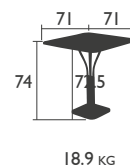

# LUXEMBOURG (continued)

DESIGNED BY FRÉDÉRIC SOFIA

TABLES - dining height

4134 - PEDESTAL TABLE 80 X 80 CM

Parasol hole (pole = Ø 37 mm)

Aluminium tube frame

Aluminium base, steel ballast

Aluminium slat table top

4135 - 4-LEGGED TABLE 80 X 80 CM

Parasol hole Ø 41 mm

Aluminium tube frame

Aluminium slat table top

EXCLUSIVELY FOR  
PROFESSIONAL  
MARKETS

4138 - PEDESTAL TABLE 71 X 71 CM

SOLID TABLE TOP

Aluminium tube frame

Aluminium base, steel ballast

Aluminium sheet table top

4133 - TABLE 143 X 80 CM

Parasol hole Ø 41 mm

Aluminium tube frame

Aluminium slat table top

LUXEMBOURG  
CHAIR  
P. 77

## TABLES - dining height (continued)

4136 - TABLE 165 X 100 CM

6 PEOPLE

Aluminium tube frame  
Aluminium slat table top

19.4 KG

4132 - TABLE 207 X 100 CM

Aluminium tube frame  
Aluminium slat table top

21.4 KG