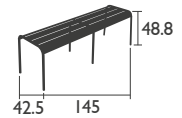

## BENCHES

4115 - 2/3 SEATER BENCH WITH BACKREST

Aluminium tube frame  
Backrest and seat made from curved aluminium slats  
Stacking: x 4 (stacked height: 1000 mm)

10.3 KG

4110 - 3/4 SEATER BENCH

Aluminium tube frame  
Backrest and seat made from curved aluminium slats