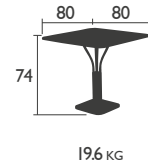

### 4103 - HIGH STOOL

Aluminium tube frame  
 Backrest and seat made from curved aluminium slats  
Stacking: x 6 (stacked height: 1200 mm)

4.9 KG

# LUXEMBOURG (continued)

DESIGNED BY FRÉDÉRIC SOFIA

TABLES - dining height

4134 - PEDESTAL TABLE 80 X 80 CM

Parasol hole (pole = Ø 37 mm)

Aluminium tube frame

Aluminium base, steel ballast

Aluminium slat table top

4135 - 4-LEGGED TABLE 80 X 80 CM

Parasol hole Ø 41 mm

Aluminium tube frame

Aluminium slat table top

EXCLUSIVELY FOR  
PROFESSIONAL  
MARKETS

4138 - PEDESTAL TABLE 71 X 71 CM

SOLID TABLE TOP

Aluminium tube frame