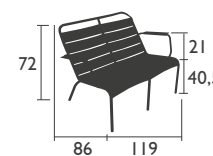

## LOW seats (continued)

### 4165 - LOW ARMCHAIR HEADREST

Aluminium tube frame  
 Batyline® OTF outdoor fabric headrest: tearproof,  
 stain-resistant, mould-resistant, deformation-resistant  
 Available colours p. 1a

0.74 KG

### 4105 - DUO LOW ARMCHAIR

Aluminium tube frame  
 Backrest, seat and armrests made from curved aluminium slats  
Stacking: x 4 (stacked height: 850 mm)

11 KG