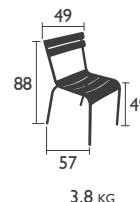

# LUXEMBOURG

DESIGNED BY FRÉDÉRIC SOFIA

SEATS - dining height

## 4101 - CHAIR

Aluminium tube frame  
Backrest and seat made from curved aluminium slats  
Stacking: x 10 (stacked height: 1235 mm)

Accessoires: Basics & Skin cushion p.133 & Color Mix p.137

## 4102 - ARMCHAIR

Aluminium tube frame  
Backrest, seat and armrests made from curved aluminium slats  
Stacking: x 4 (stacked height: 1000 mm)  
Stacking: x 6 (stacked height: 1090 mm)  
Stacking: x 8 (stacked height: 1160 mm)

## 4121 - STEEL CHAIR

Tubular steel frame  
Backrest and seat made from curved steel slats  
Stacking: x 4 (stacked height: 1000 mm)  
Stacking: x 6 (stacked height: 1085 mm)  
Stacking: x 8 (stacked height: 1180 mm)