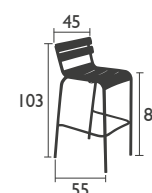

4103 - HIGH STOOL

Aluminium tube frame
Backrest and seat made from curved aluminium slats
Stacking: x 6 (stacked height: 1200 mm)