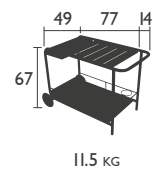

LUXEMBOURG (continued)

DESIGNED BY FRÉDÉRIC SOFIA

LOW tables

4160 - SMALL LOW TABLE/FOOTREST
Aluminium tube frame
Aluminium slat table top

4161 - LARGE LOW TABLE
GARDEN BENCH
Aluminium tube frame
Aluminium slat table top

SIDE BAR

MINIATURE

4151 - MINIATURE CHAIR (1/6 SCALE)
All steel
Available colours:

- 01 Cotton White
- 65 Willow Green
- 67 Poppy