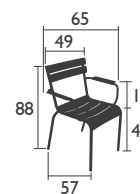

LUXEMBOURG

DESIGNED BY FRÉDÉRIC SOFIA

SEATS - dining height

4101 - CHAIR

Aluminium tube frame
Backrest and seat made from curved aluminium slats
Stacking: x 10 (stacked height: 1235 mm)

Accessoires: Basics & Skin cushion p.133 & Color Mix p.137

4102 - ARMCHAIR

Aluminium tube frame
Backrest, seat and armrests made from curved aluminium slats
Stacking: x 4 (stacked height: 1000 mm)
Stacking: x 6 (stacked height: 1090 mm)
Stacking: x 8 (stacked height: 1160 mm)

Accessoires: Basics & Skin cushion p.133 & Color Mix p.137

EXCLUSIVELY FOR PROFESSIONAL MARKETS

4121 - STEEL CHAIR

Tubular steel frame
Backrest and seat made from curved steel slats
Stacking: x 4 (stacked height: 1000 mm)
Stacking: x 6 (stacked height: 1085 mm)
Stacking: x 8 (stacked height: 1180 mm)

Accessoires: Basics & Skin cushion p.133 & Color Mix p.137

EXCLUSIVELY FOR PROFESSIONAL MARKETS

4122 - STEEL ARMCHAIR

Tubular steel frame
Backrest, seat and armrests made from curved steel slats
Stacking: x 4 (stacked height: 1000 mm)

Accessoires: Basics & Skin cushion p.133 & Color Mix p.137