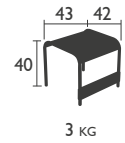

4161 - LARGE LOW TABLE
GARDEN BENCH
Aluminium tube frame
Aluminium slat table top