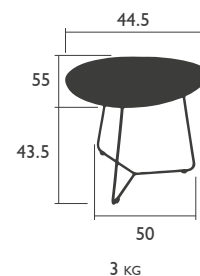

COCOTTE

DESIGNED BY STUDIO FERMOB

LOW table

4720 - LOW TABLE
Steel rod frame
Removable aluminium sheet table top

FOOTSTOOL/OCCASIONAL TABLE

4703 - FOOTSTOOL/OCCASIONAL TABLE
Steel rod frame
Steel sheet seat/table top