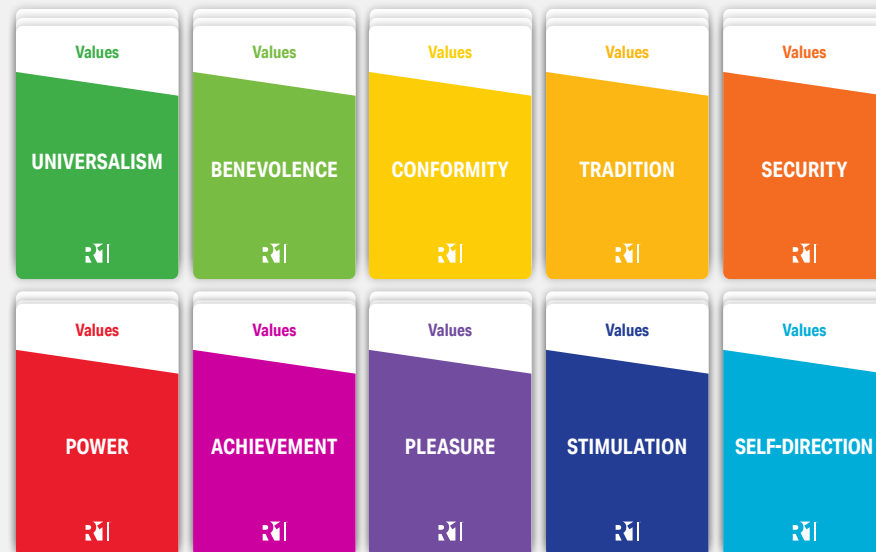

Values

What's in the Deck

What's in the Deck

Discovery Cards Content Map

Overview Cards

Activity Cards

Definition Cards

Sorting Cards

6 Overview Cards

- Main Color: Box Color
- 1 Topic Description Card
- 1 Quick Start Card
- 1 Model Card
- 1 Expert Card
- 1 Topic Definition Card
- 1 R1 Card

4 Activity Cards

- Main Color: Black
- 1 Activity 1: Identify My Values
- 1 Activity 2: Identify My Values Gaps
- 1 Activity 3: Explore the Schwartz Values Model
- 1 ME Action Card: individuals write in primary learning and action

10 Definition Cards

- Main Color: White with Color
- 1 Universalism (Green)
- 1 Benevolence (Light Green)
- 1 Conformity (Yellow)
- 1 Tradition (Gold)
- 1 Security (Orange)
- 1 Power (Red)
- 1 Achievement (Fuschia)
- 1 Pleasure (Purple)
- 1 Stimulation (Blue)
- 1 Self-Direction (Aqua Blue)

57 Sorting Cards

- Main Color: Mostly Color
- 9 Universalism (Green)
- 9 Benevolence (Light Green)
- 4 Conformity (Yellow)
- 5 Tradition (Gold)
- 7 Security (Orange)
- 5 Power (Red)
- 6 Achievement (Fuschia)
- 3 Pleasure (Purple)
- 3 Stimulation (Blue)
- 6 Self-Direction (Aqua Blue)