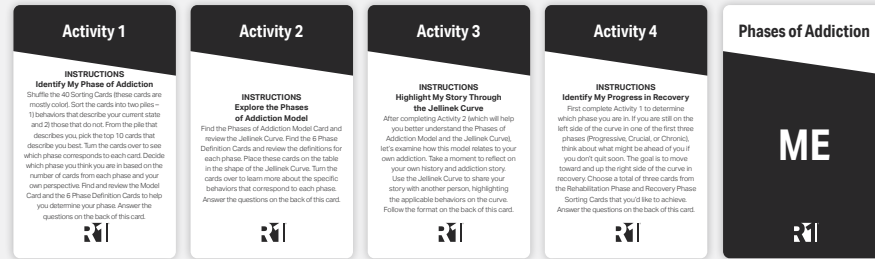

Phases of Addiction

What's in the Deck

What's in the Deck

Discovery Cards Content Map

Overview Cards

Activity Cards

6 Overview Cards

- Main Color: Box Color
- 1 Topic Description Card
- 1 Quick Start Card
- 1 Model Card
- 1 Expert Card
- 1 Topic Definition Card
- 1 R1 Card

5 Activity Cards

- Main Color: Black
- 1 Activity 1: Identify My Phase of Addiction
- 1 Activity 2: Explore the Phases of Addiction Model
- 1 Activity 3: Highlight My Story Through the Jellinek Curve
- 1 Activity 4: Identify My Progress in Recovery
- 1 ME Action Card

6 Phase Definition Cards

- Main Color: White with Color
- 1 Progressive Phase (Yellow)
- 1 Crucial Phase (Orange)
- 1 Chronic Phase (Red)
- 1 Rehabilitation Phase (Green)
- 2 Recovery Phase (Blue)

40 Sorting Cards

- Main Color: Mostly Color
- 8 Progressive Phase (Yellow)
- 8 Crucial Phase (Orange)
- 8 Chronic Phase (Red)
- 8 Rehabilitation Phase (Green)
- 8 Recovery Phase (Blue)

5 Questions to Explore Cards

- Main Color: White with Color
- 1 Progressive Phase (Yellow)
- 1 Crucial Phase (Orange)
- 1 Chronic Phase (Red)
- 1 Rehabilitation Phase (Green)
- 1 Recovery Phase (Blue)