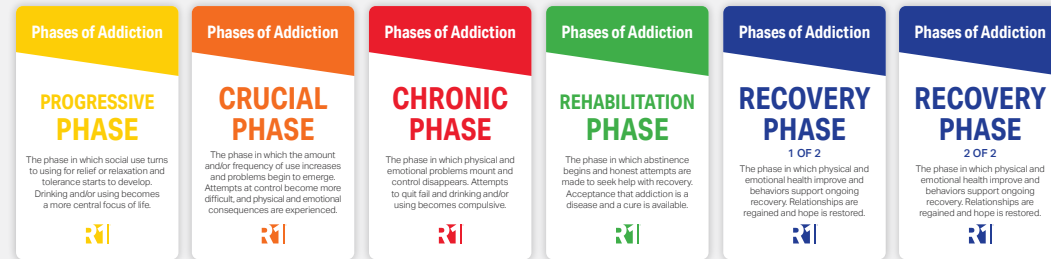

Phase Definition Cards