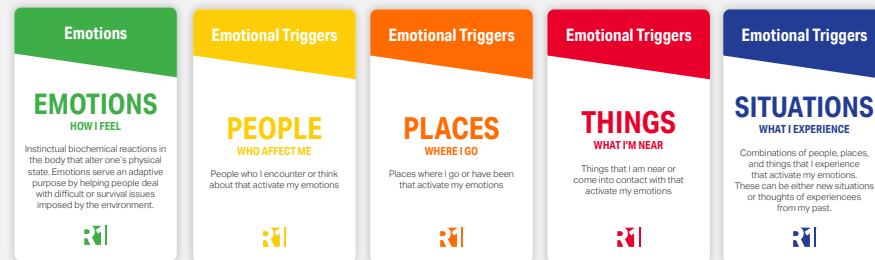

Definition Cards