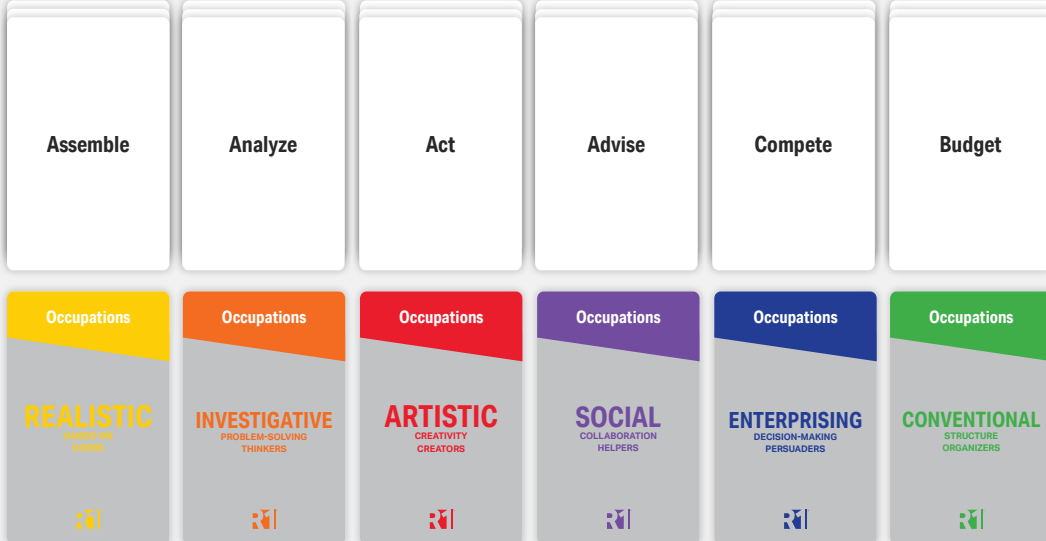

Career Interests

What's in the Deck

Discovery Cards Content Map

Overview Cards

Activity Cards

Definition Cards

Sorting Cards

Occupation Cards

What's in the Deck

6 Overview Cards

- Main Color: Box Color
- 1 Topic Description Card
- 1 Quick Start Card
- 1 Model Card
- 1 Expert Card
- 1 Definition Card
- 1 R1 Card

4 Activity Cards

- Main Color: Black
- Activity 1: Identify My Career/Work Interests
- Activity 2: Enhance My Current Job/Role
- Activity 3: Find and Explore Occupations/ Jobs that Suit Me Best
- 1 ME Action Card: individuals write in primary learning and action

6 Definition Cards

- Main Color: White with Color
- 1 Realistic (Yellow)
- 1 Investigative (Orange)
- 1 Artistic (Red)
- 1 Social (Purple)
- 1 Enterprising (Blue)
- 1 Conventional (Green)

48 Sorting Cards

- Main Color: Mostly Color
- 8 Realistic (Yellow)
- 8 Investigative (Orange)
- 8 Artistic (Red)
- 8 Social (Purple)
- 8 Enterprising (Blue)
- 8 Conventional (Green)

6 Occupation Cards

- Main Color: Gray with Color
- 1 Realistic (Yellow)
- 1 Investigative (Orange)
- 1 Artistic (Red)
- 1 Social (Purple)
- 1 Enterprising (Blue)
- 1 Conventional (Green)