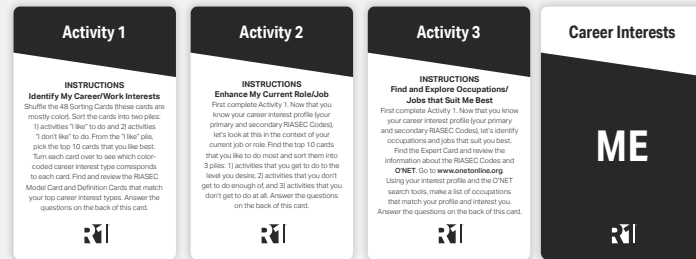

Career Interests

What's in the Deck

Discovery Cards Content Map

Overview Cards

Activity Cards

Definition Cards

Sorting Cards

Occupation Cards

What's in the Deck

6 Overview Cards

- Main Color: Box Color
- 1 Topic Description Card
- 1 Quick Start Card
- 1 Model Card
- 1 Expert Card
- 1 Definition Card
- 1 R1 Card

4 Activity Cards

- Main Color: Black
- Activity 1: Identify My Career/Work Interests
- Activity 2: Enhance My Current Job/Role
- Activity 3: Find and Explore Occupations/ Jobs that Suit Me Best
- 1 ME Action Card: individuals write in primary learning and action

6 Definition Cards

- Main Color: White with Color
- 1 Realistic (Yellow)
- 1 Investigative (Orange)
- 1 Artistic (Red)
- 1 Social (Purple)
- 1 Enterprising (Blue)
- 1 Conventional (Green)

48 Sorting Cards

- Main Color: Mostly Color
- 8 Realistic (Yellow)
- 8 Investigative (Orange)
- 8 Artistic (Red)
- 8 Social (Purple)
- 8 Enterprising (Blue)
- 8 Conventional (Green)

6 Occupation Cards

- Main Color: Gray with Color
- 1 Realistic (Yellow)
- 1 Investigative (Orange)
- 1 Artistic (Red)
- 1 Social (Purple)
- 1 Enterprising (Blue)
- 1 Conventional (Green)