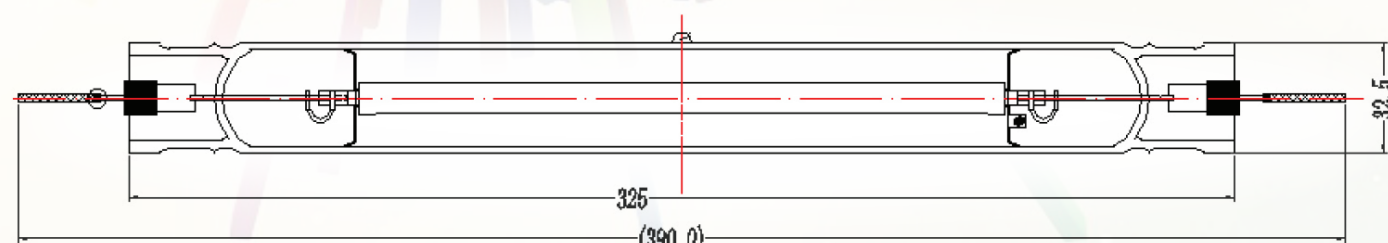

Features:

- Enhanced green and blue for more natural growth
- Ultra high output: 2100 umol/s
- Peaks in the Far-red range to stimulate metabolic activity in flowering
- Long useable life: 90% at 10,000 hours

1000W DE HPS

MSRP: \$119

* Always wear protective lenses when operating near HID lamps.

Specifications

- NG1000W T32.5 DE (K12*30S)
- SKU#: GC1000W2K01

Performance Data

- Light output (Lumens @ 100 Hours).....155000
- Lumens per Watt (lm/w).....155
- Rated life (Hours @ 10 Hour / start).....15000
- Correlated Color Temperature (K).....2000
- Color Rendering Index (CRI) or (Ra).....32
- Photon flux (μmol/s).....2100
- Burning Position.....HOR±15°

Physical Data/Requirements

- Max.Base Temperature (°C).....250
- Max.Bulb Temperature (°C).....700
- Luminaire Type.....Open/Enclosed

Lamp Electrical Data/Requirements

- ANSI Standard Ballast.....ANSI-S52
- Lamp Wattage (W).....1000W
- Lamp Operating Voltage(V).....215V
- Lamp Operating Current(Amps).....4.7A
- Min.-Max.Starting pulse (Peak KV).....4-5
- Min.Open Circuit Voltage (RMS).....456V
- Min.Pulse Width @ 4500V(Microseconds).....1
- Min.Pulse Rate per 1/2Cycle.....1
- Pulse position (Electrical Degrees).....60-90, 240-270